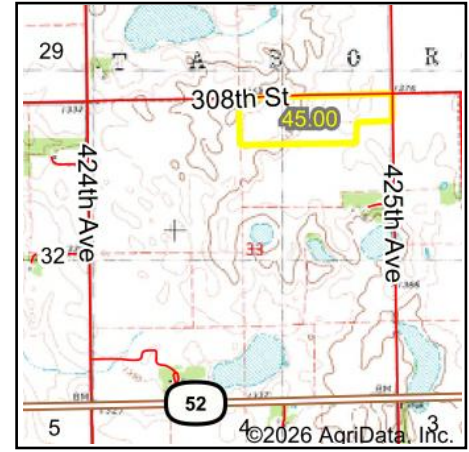

Wetlands Map

State: **South Dakota**
 Location: **33-94N-58W**
 County: **Bon Homme**
 Township: **Tabor**
 Date: **6/3/2026**

Maps Provided By:

© AgriData, Inc. 2025 www.AgriDataInc.com

0ft 667ft 1334ft

Classification Code	Type	Acres
PABF	Freshwater Pond	5.25
PEM1F	Freshwater Emergent Wetland	4.16
PEM1A	Freshwater Emergent Wetland	3.47
PEM1C	Freshwater Emergent Wetland	2.53
	Total Acres	15.41