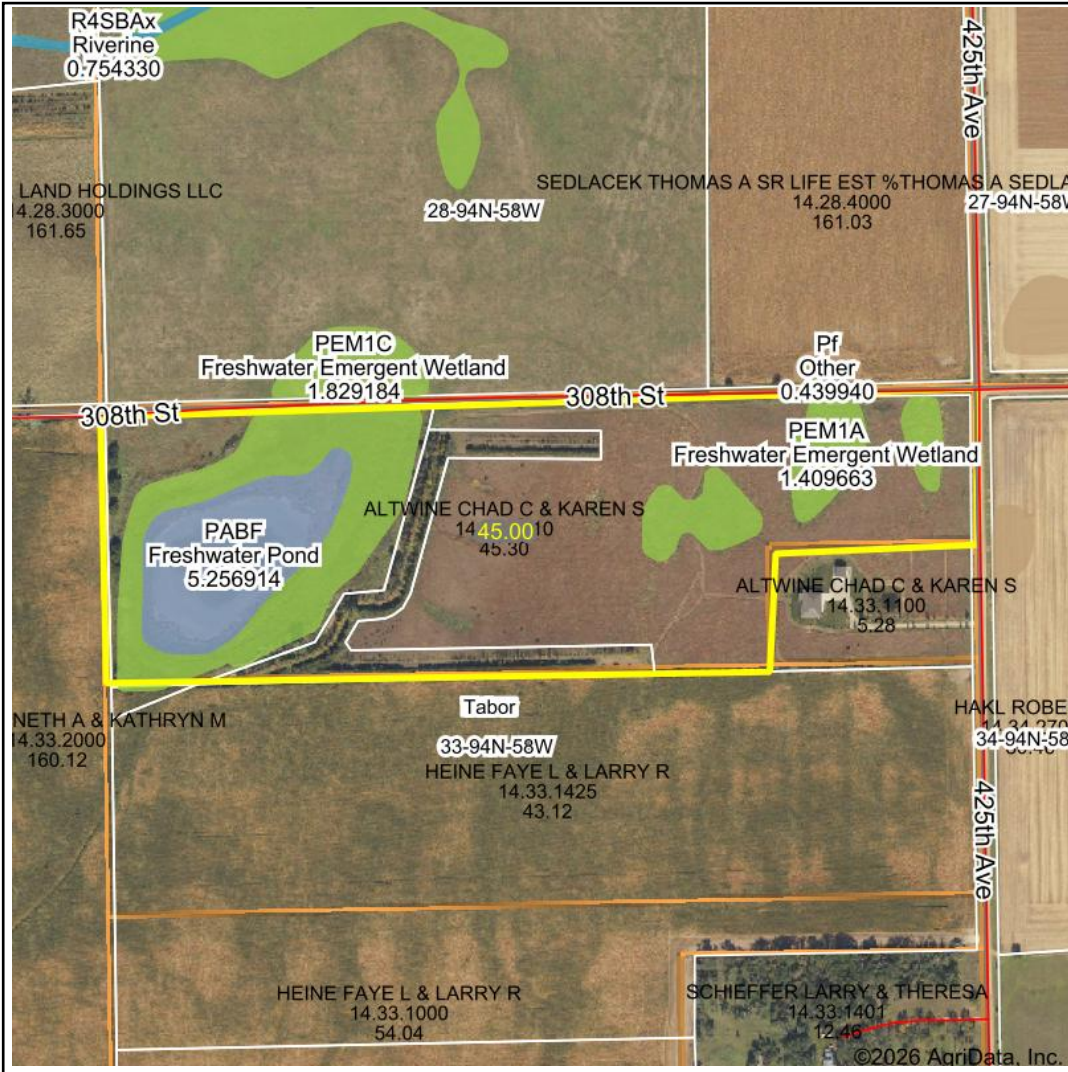

Wetlands Map

State: **South Dakota**
 Location: **33-94N-58W**
 County: **Bon Homme**
 Township: **Tabor**
 Date: **6/3/2026**

Maps Provided By:

© AgriData, Inc. 2025 www.AgriDataInc.com

0ft 667ft 1334ft

Classification Code	Type	Acres
PABF	Freshwater Pond	5.25
PEM1F	Freshwater Emergent Wetland	4.16
PEM1A	Freshwater Emergent Wetland	3.47
PEM1C	Freshwater Emergent Wetland	2.53
	Total Acres	15.41