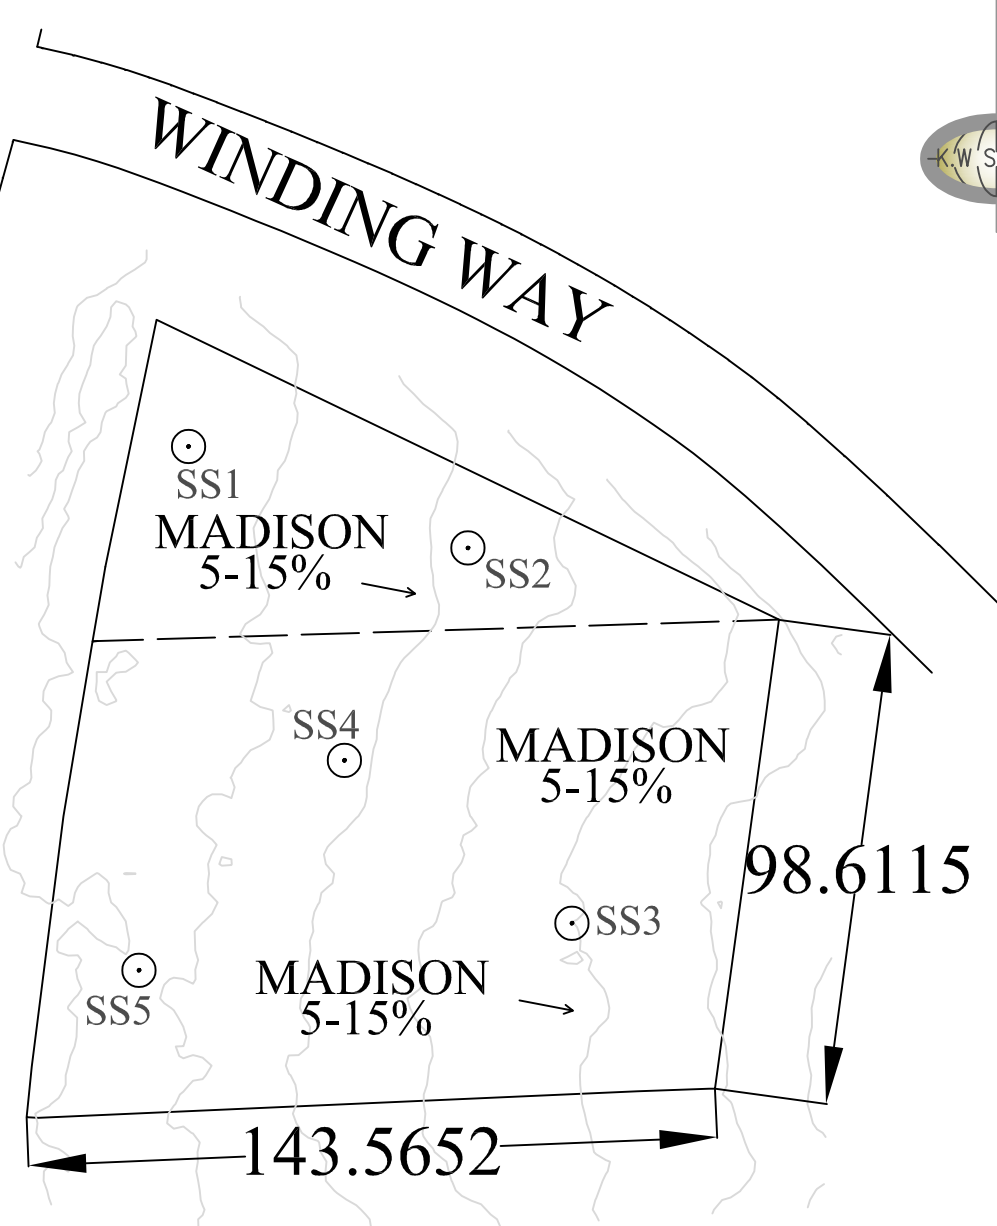

# SOIL MAP

NOTE: PLAT REGENERATED FROM GIS MAP AND NOT TO BE CONSIDERED A TRUE SURVEY PLAT

GRID NORTH - GA. WEST ZONE

MAILBOX # 1253

(M)

N. FOREST AVE.

WINDING WAY

GRAPHIC SCALE - FEET