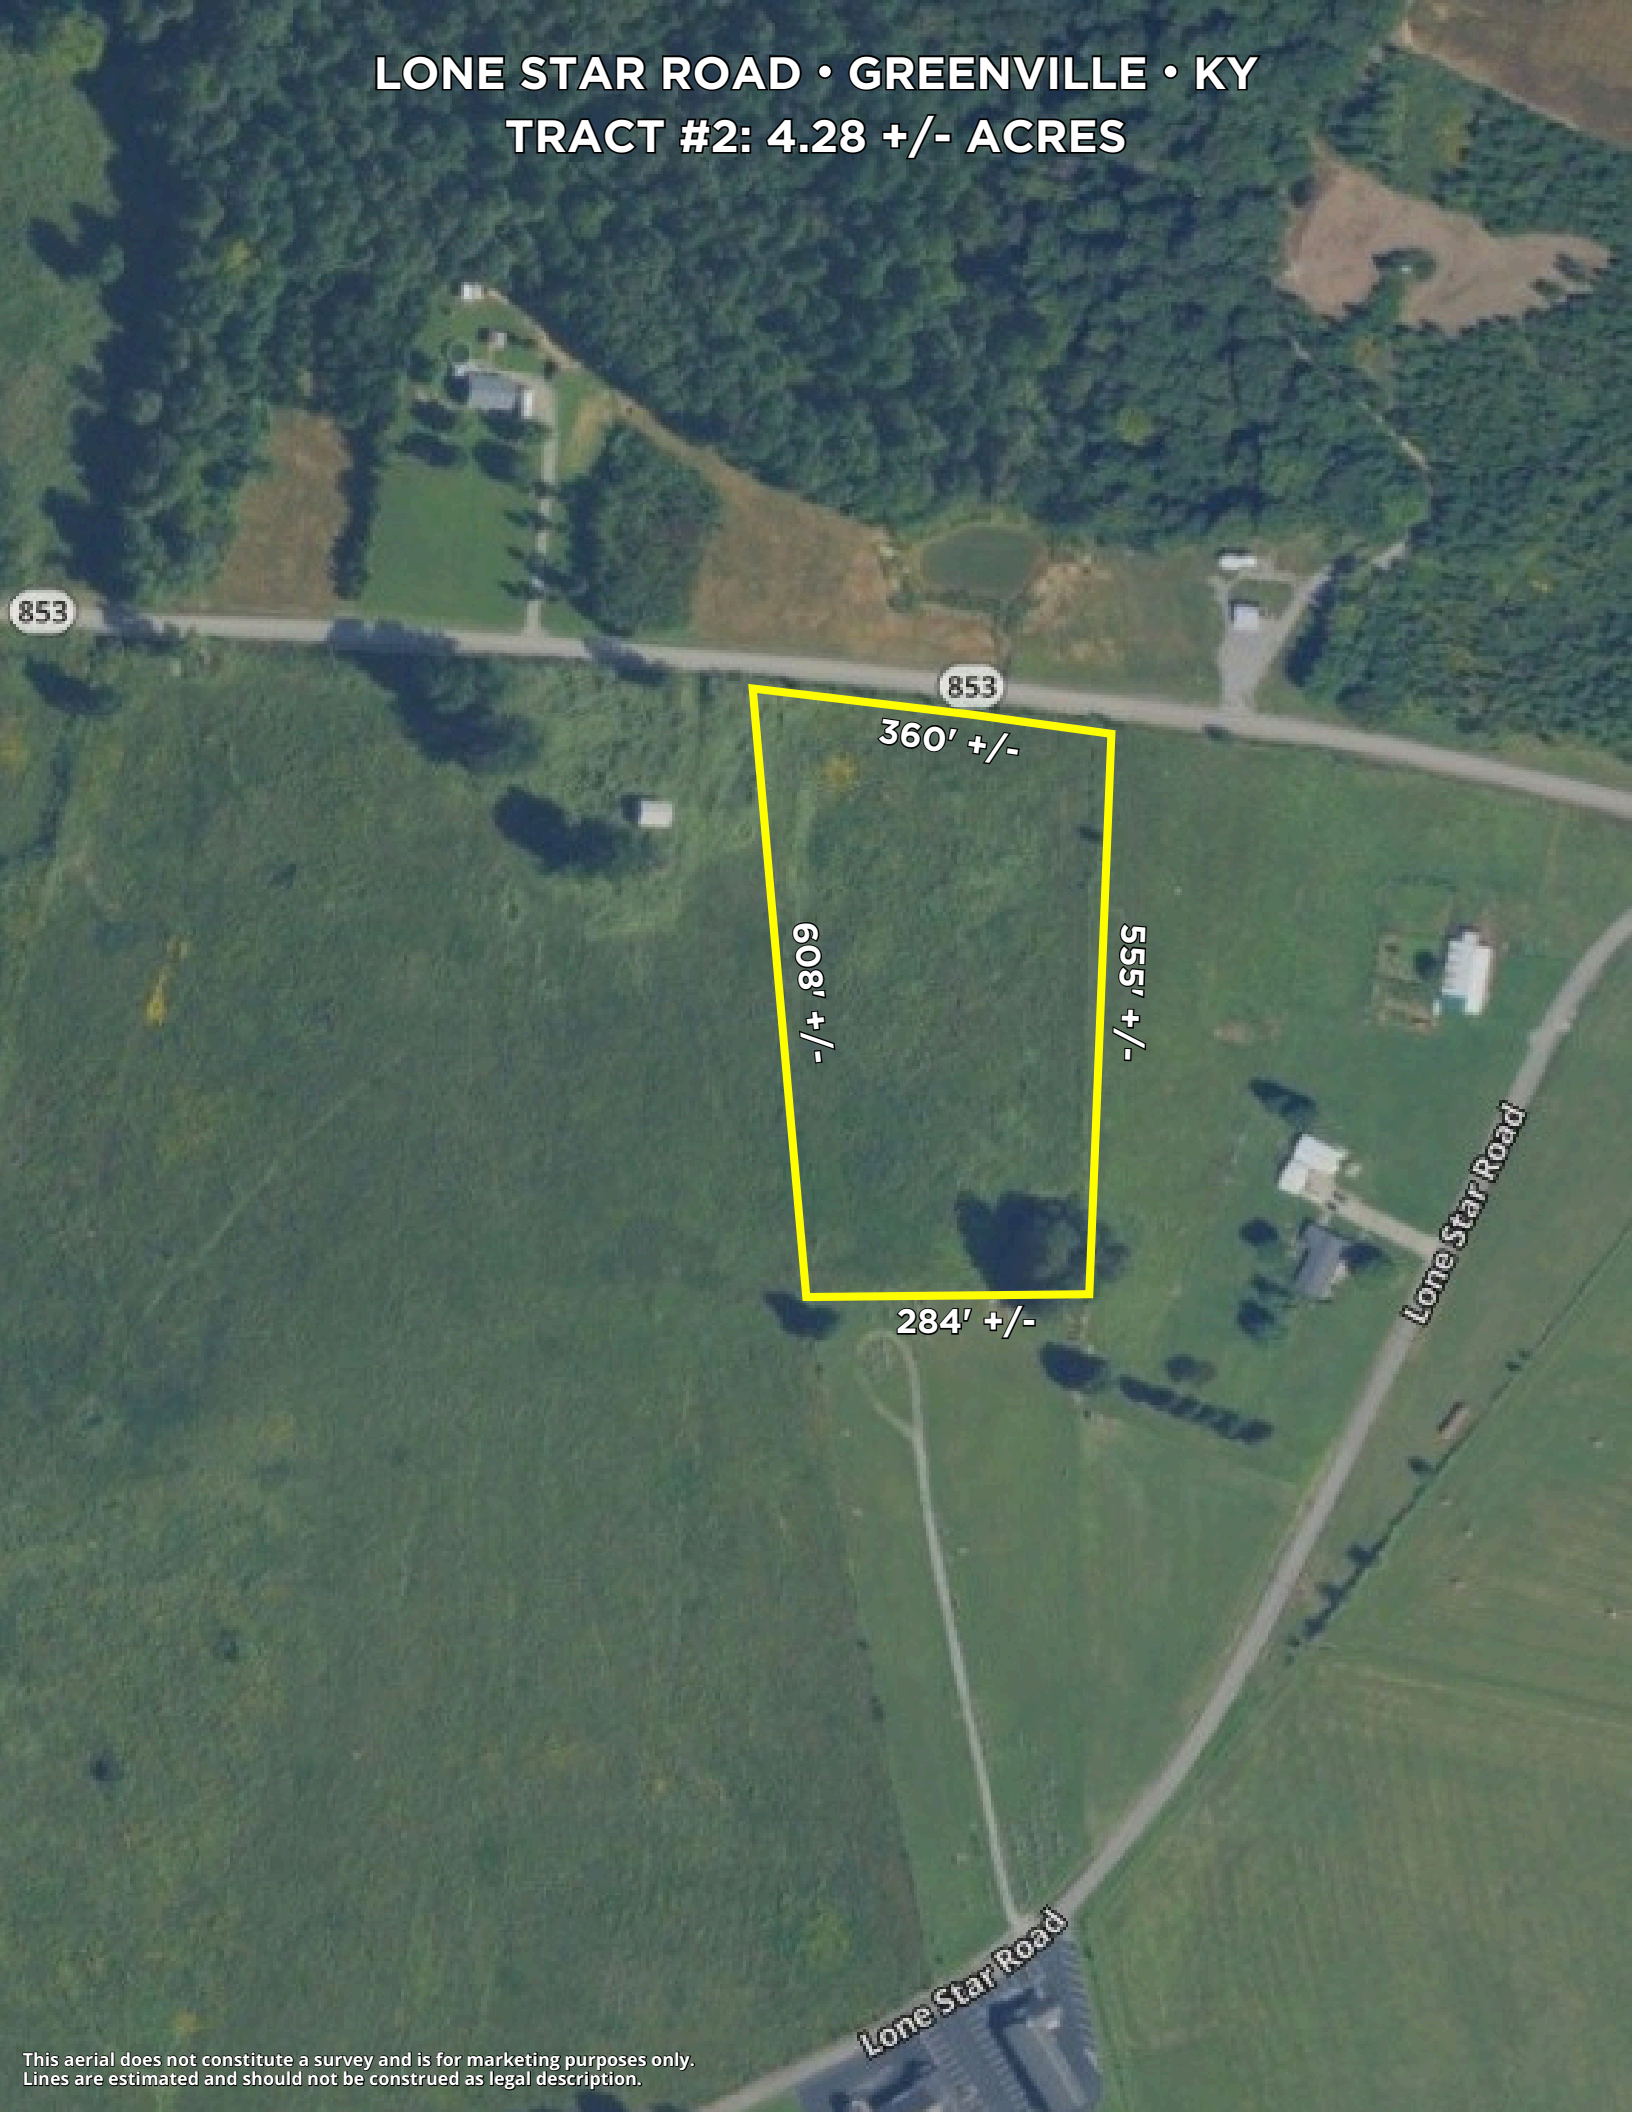

**LONE STAR ROAD • GREENVILLE • KY**  
**TRACT #2: 4.28 +/- ACRES**

853

853

360' +/-

608' +/-

555' +/-

284' +/-

Lone Star Road

Lone Star Road

This aerial does not constitute a survey and is for marketing purposes only.  
Lines are estimated and should not be construed as legal description.