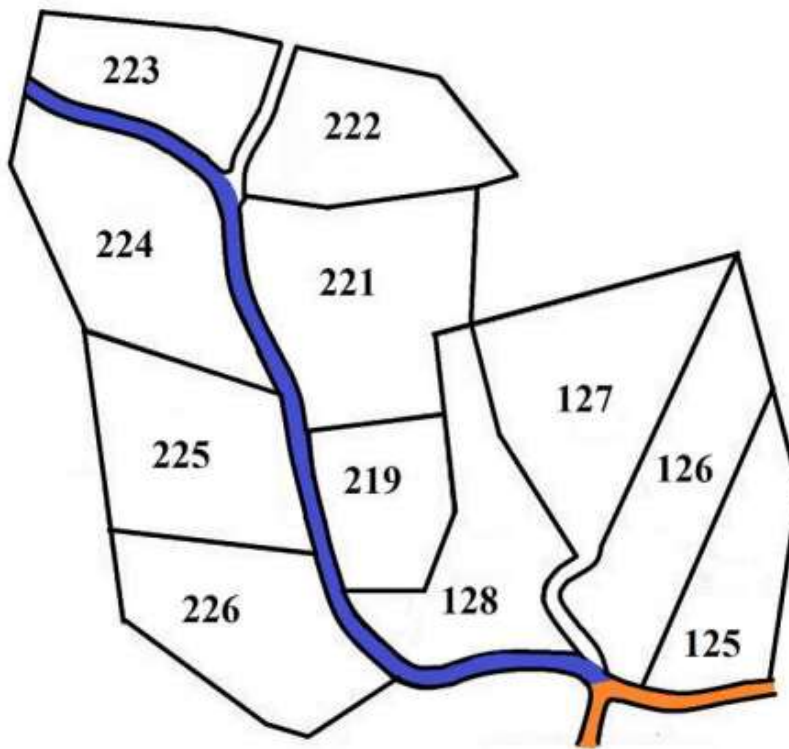

- | | |
|-------------------------------------------------------------------------------------|---------------------------|
|  | TUG ROAD |
|  | SHINE DRIVE |
|  | DEEPWOOD DRIVE |
|  | TOW ROAD |
|  | HILLS HOLLOW DRIVE |
|  | HIGHWATER ROAD |

THE OAKS

OF

LAKEWOOD RANCHES POA

Lots 107 & 108 are owned by the same seller and total 16 acres in size. Price is \$210,000 which includes BOTH lots. Well & electric are ALREADY in! Septic is still needed. There is an RV hookup already in place.

- MINNOW RD**
- WESTERN RD**
- HIGHWATER RD**
- OVERVIEW DR**

THE RIDGE

OF

LAKWOOD RANCHES POA

LAKESTONE DRIVE

HIGHWATER ROAD

THE RESERVES

OF LAKEWOOD RANCHES POA