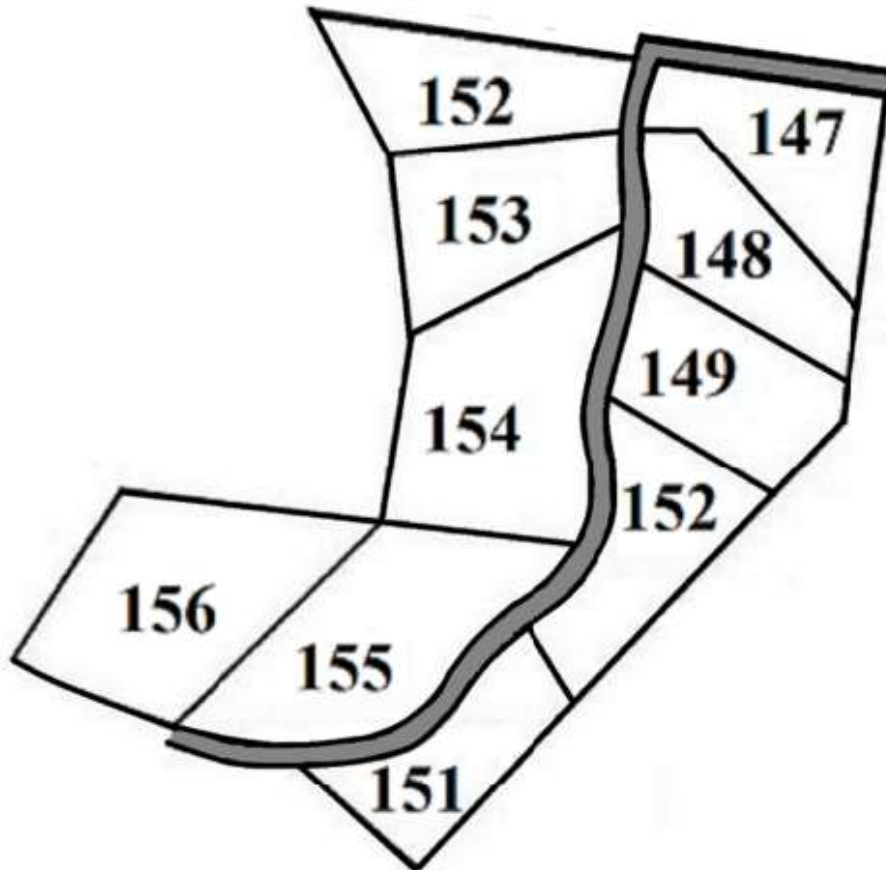

THE RIDGECREST

OF

LAKEWOOD RANCHES POA

JACK SAUNDERS RD