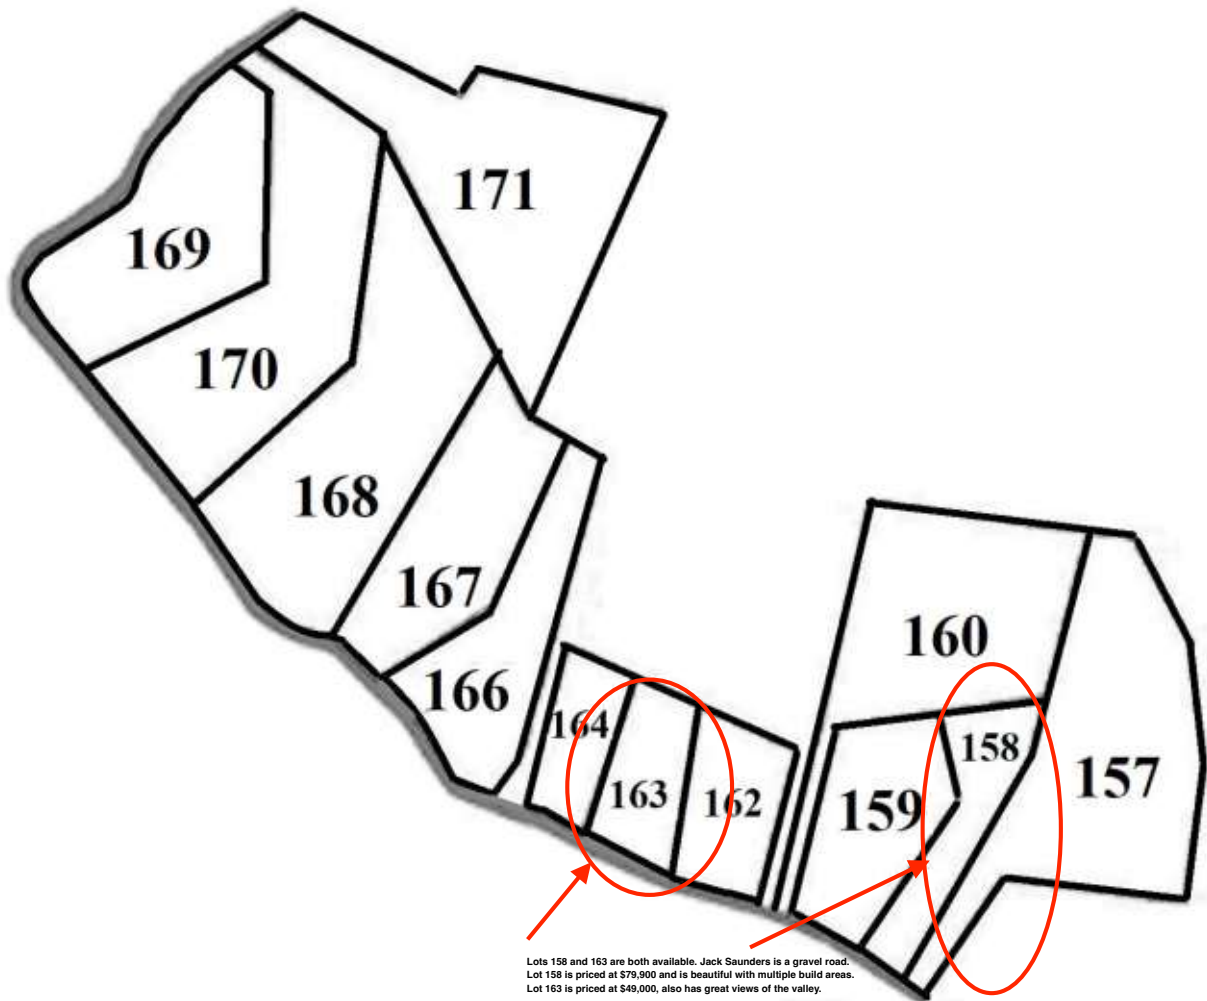

THE OAKS

OF

LAKEWOOD RANCHES POA

Lots 107 & 108 are owned by the same seller and total 16 acres in size. Price is \$210,000 which includes BOTH lots. Well & electric are ALREADY in! Septic is still needed. There is an RV hookup already in place.

- MINNOW RD**
- WESTERN RD**
- HIGHWATER RD**
- OVERVIEW DR**

THE RIDGE

OF

LAKWOOD RANCHES POA

LAKESTONE DRIVE

HIGHWATER ROAD

THE RESERVES

OF LAKEWOOD RANCHES POA

-  **BARGE RD**
-  **ANCHOR RD**
-  **JACK SAUNDERS RD**

THE RIDGECREST

OF

LAKEWOOD RANCHES POA

JACK SAUNDERS RD

THE SAUNDERS PEAK OF LAKEWOOD RANCHES POA

THE ESTATES

OF