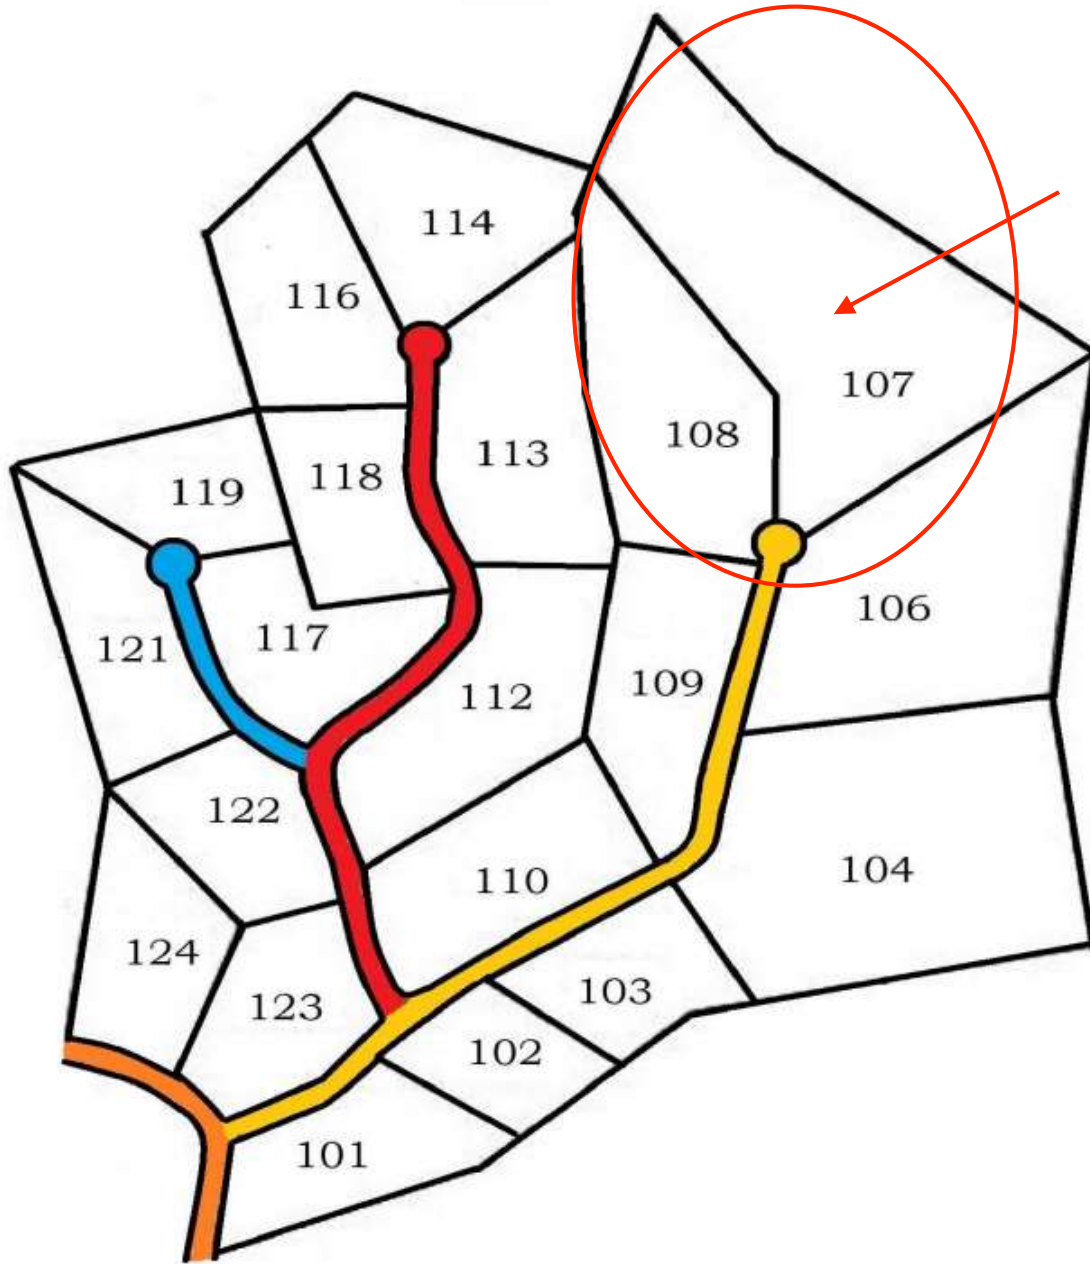

THE OAKS

OF

LAKEWOOD RANCHES POA

- **MINNOW RD**
- **WESTERN RD**
- **HIGHWATER RD**
- **OVERVIEW DR**