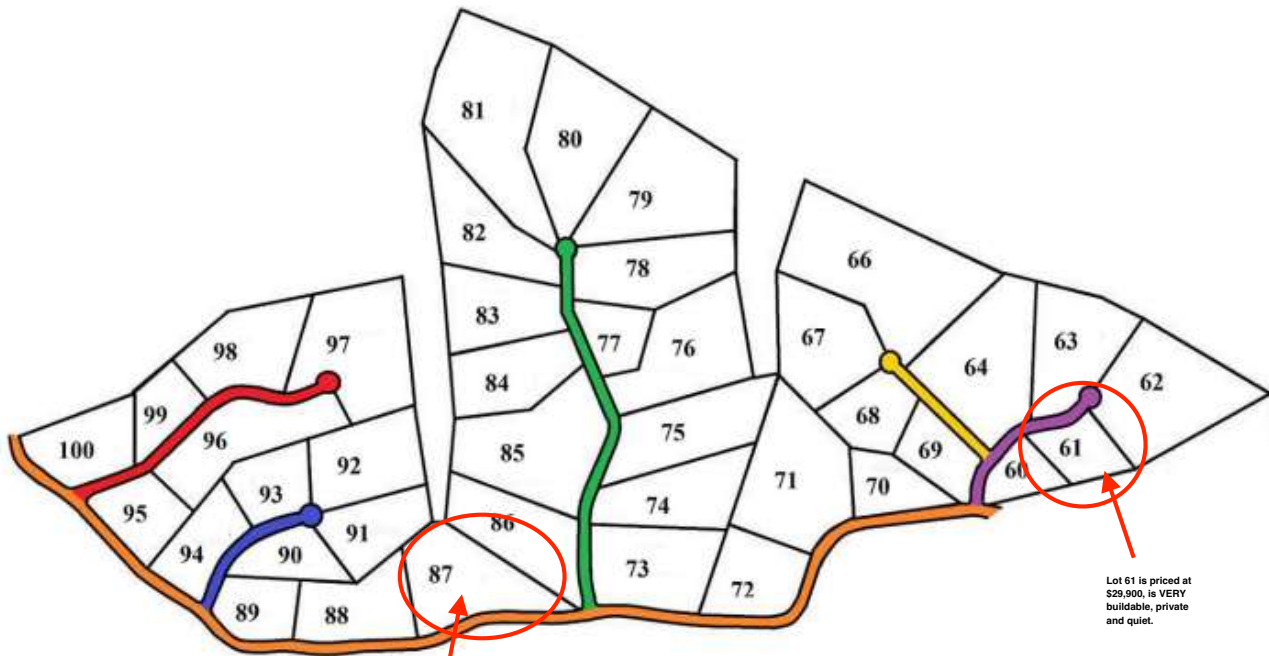

THE HIGHLANDS

OF

LAKEWOOD RANCHES POA

	TUG ROAD
	SHINE DRIVE
	DEEPWOOD DRIVE
	TOW ROAD
	HILLS HOLLOW DRIVE
	HIGHWATER ROAD