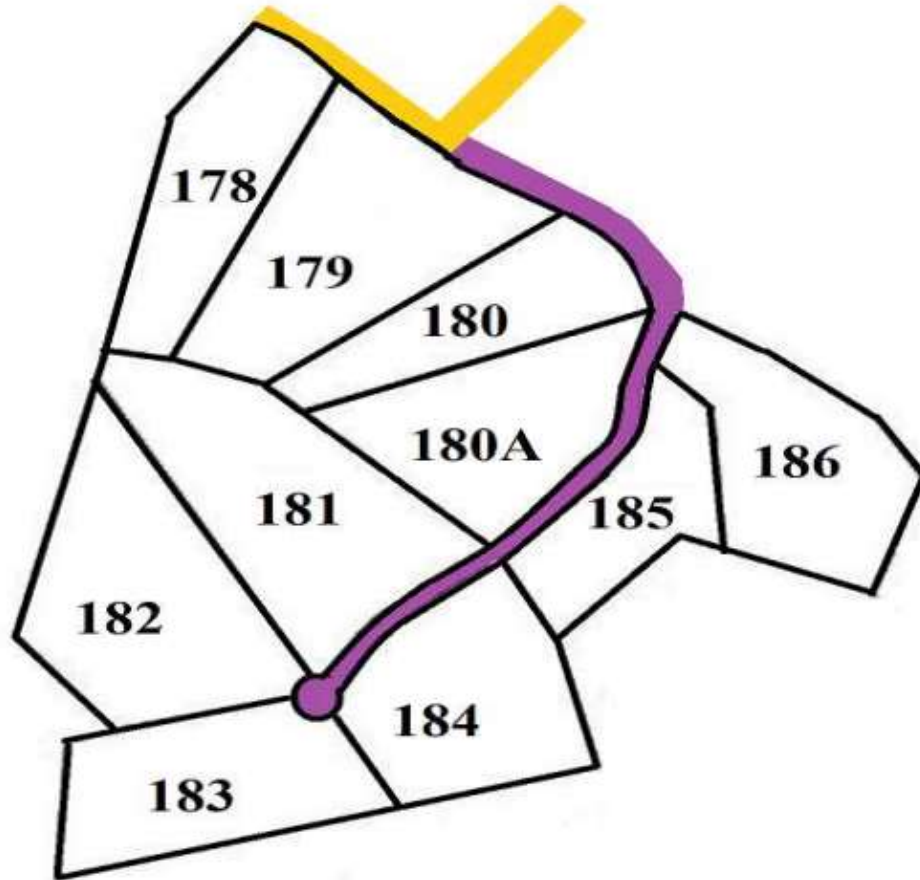

- | | |
|-------------------------------------------------------------------------------------|---------------------------|
|  | TUG ROAD |
|  | SHINE DRIVE |
|  | DEEPWOOD DRIVE |
|  | TOW ROAD |
|  | HILLS HOLLOW DRIVE |
|  | HIGHWATER ROAD |

-  **BARGE RD**
-  **ANCHOR RD**
-  **JACK SAUNDERS RD**

THE RIDGECREST

OF

LAKEWOOD RANCHES POA

JACK SAUNDERS RD

THE SAUNDERS PEAK OF LAKEWOOD RANCHES POA

THE ESTATES

OF

LAKEWOOD RANCHES POA

TURKEY CREEK ROAD

JACK SAUNDERS ROAD

THE BUCKS COVE

OF LAKEWOOD RANCHES POA

BUCK COURT

TURKEY CREEK RD