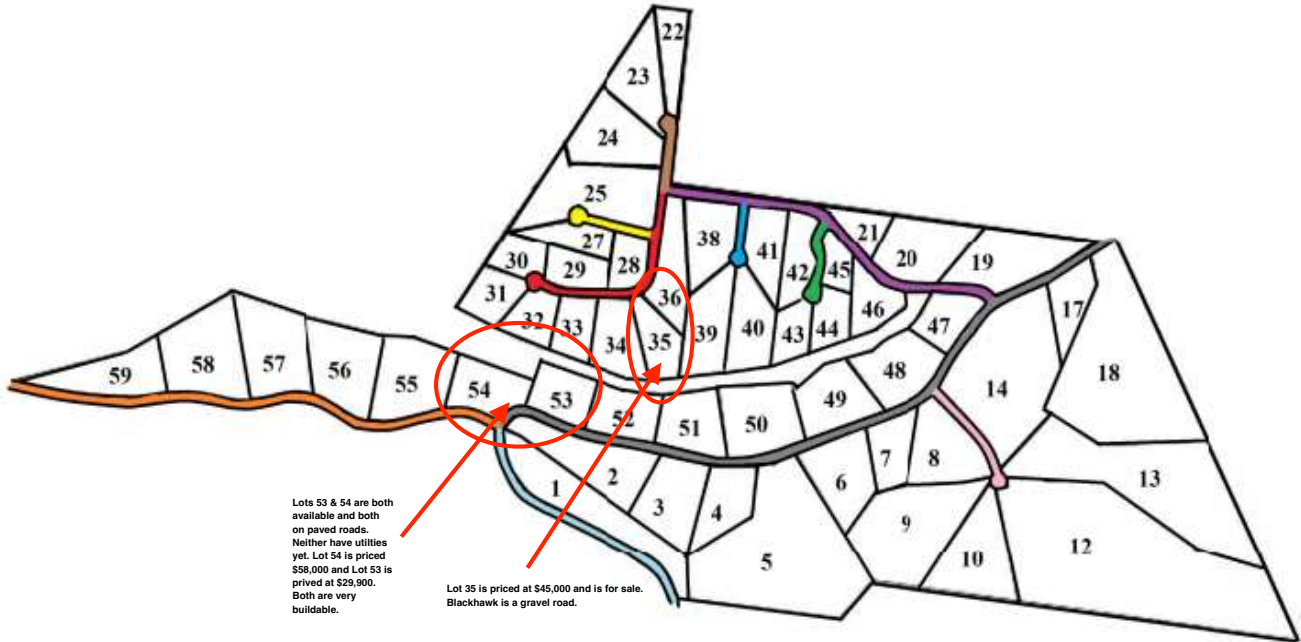

THE MEADOWS

OF

LAKEWOOD RANCHES POA

- **DEEP ROAD**
- **DOE COURT**
- **BLACKHAWK COURT**
- **EAGLELOOK COURT**
- **HAWKRIDGE COURT**
- **BRIARFIELD COURT**
- **CHIRP COURT**
- **JACK SAUNDERS ROAD**
- **HIGHWATER ROAD**
- **CLYDETON ROAD**