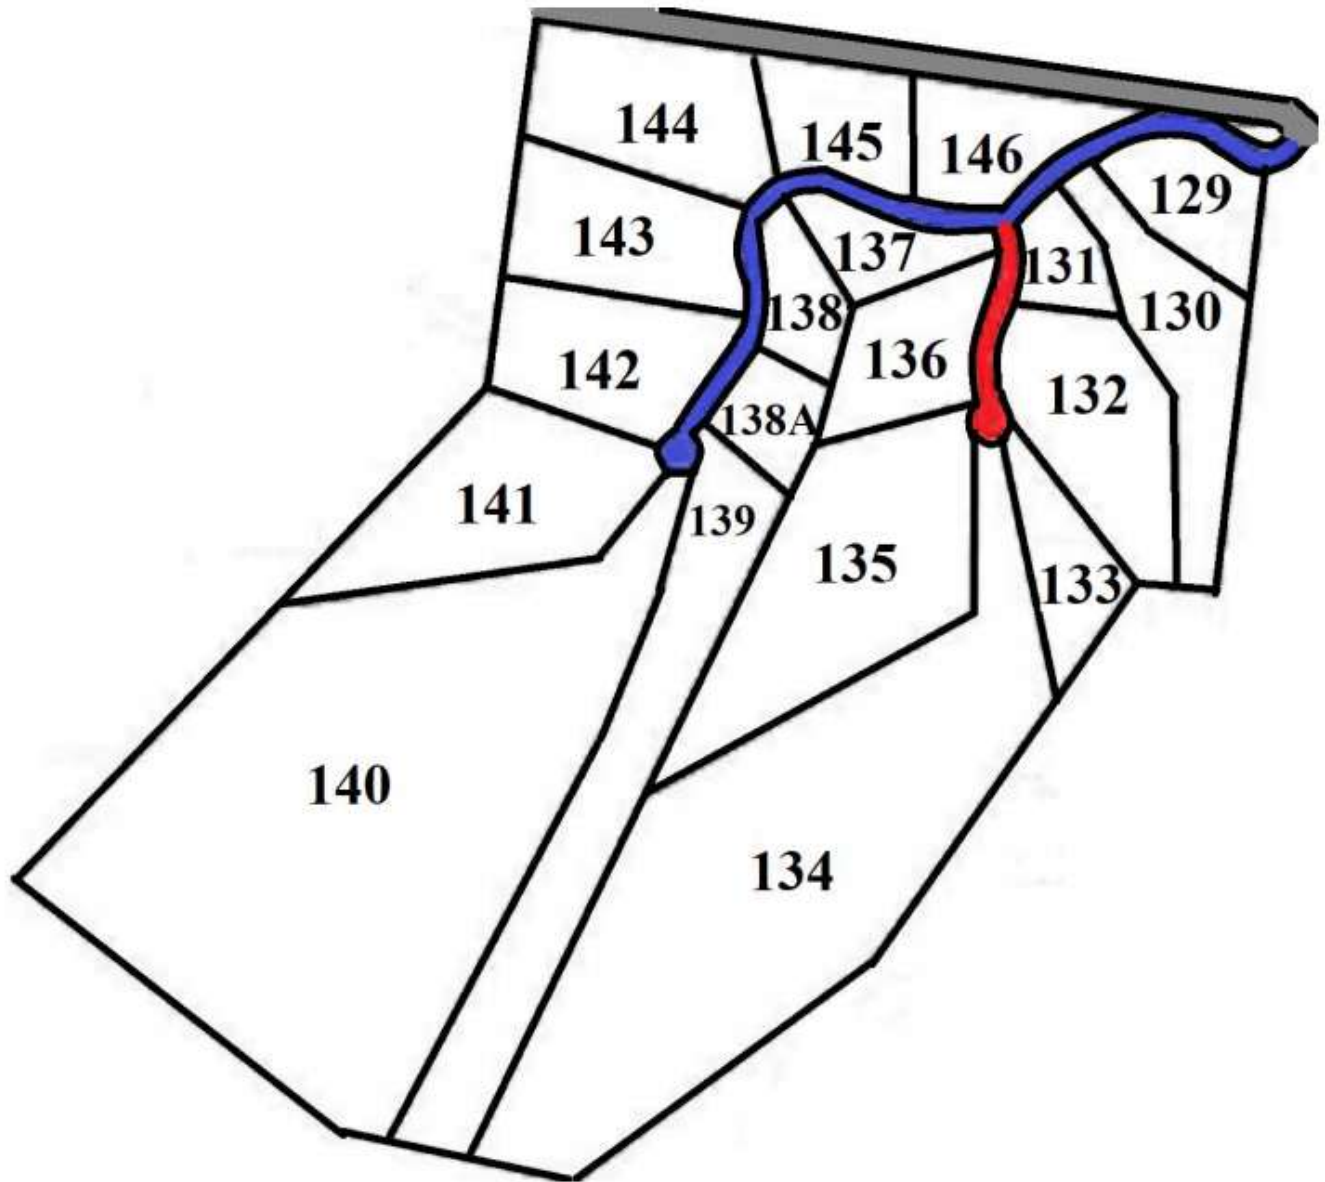

- | | |
|-------------------------------------------------------------------------------------|---------------------------|
|  | TUG ROAD |
|  | SHINE DRIVE |
|  | DEEPWOOD DRIVE |
|  | TOW ROAD |
|  | HILLS HOLLOW DRIVE |
|  | HIGHWATER ROAD |

THE OAKS

OF

LAKEWOOD RANCHES POA

Lots 107 & 108 are owned by the same seller and total 16 acres in size. Price is \$210,000 which includes BOTH lots. Well & electric are ALREADY in! Septic is still needed. There is an RV hookup already in place.

- MINNOW RD**
- WESTERN RD**
- HIGHWATER RD**
- OVERVIEW DR**

THE RIDGE

OF

LAKWOOD RANCHES POA

LAKESTONE DRIVE

HIGHWATER ROAD

THE RESERVES

OF LAKEWOOD RANCHES POA

-  **BARGE RD**
-  **ANCHOR RD**
-  **JACK SAUNDERS RD**

THE RIDGECREST

OF

LAKEWOOD RANCHES POA

JACK SAUNDERS RD

THE SAUNDERS PEAK OF LAKEWOOD RANCHES POA

THE ESTATES

OF