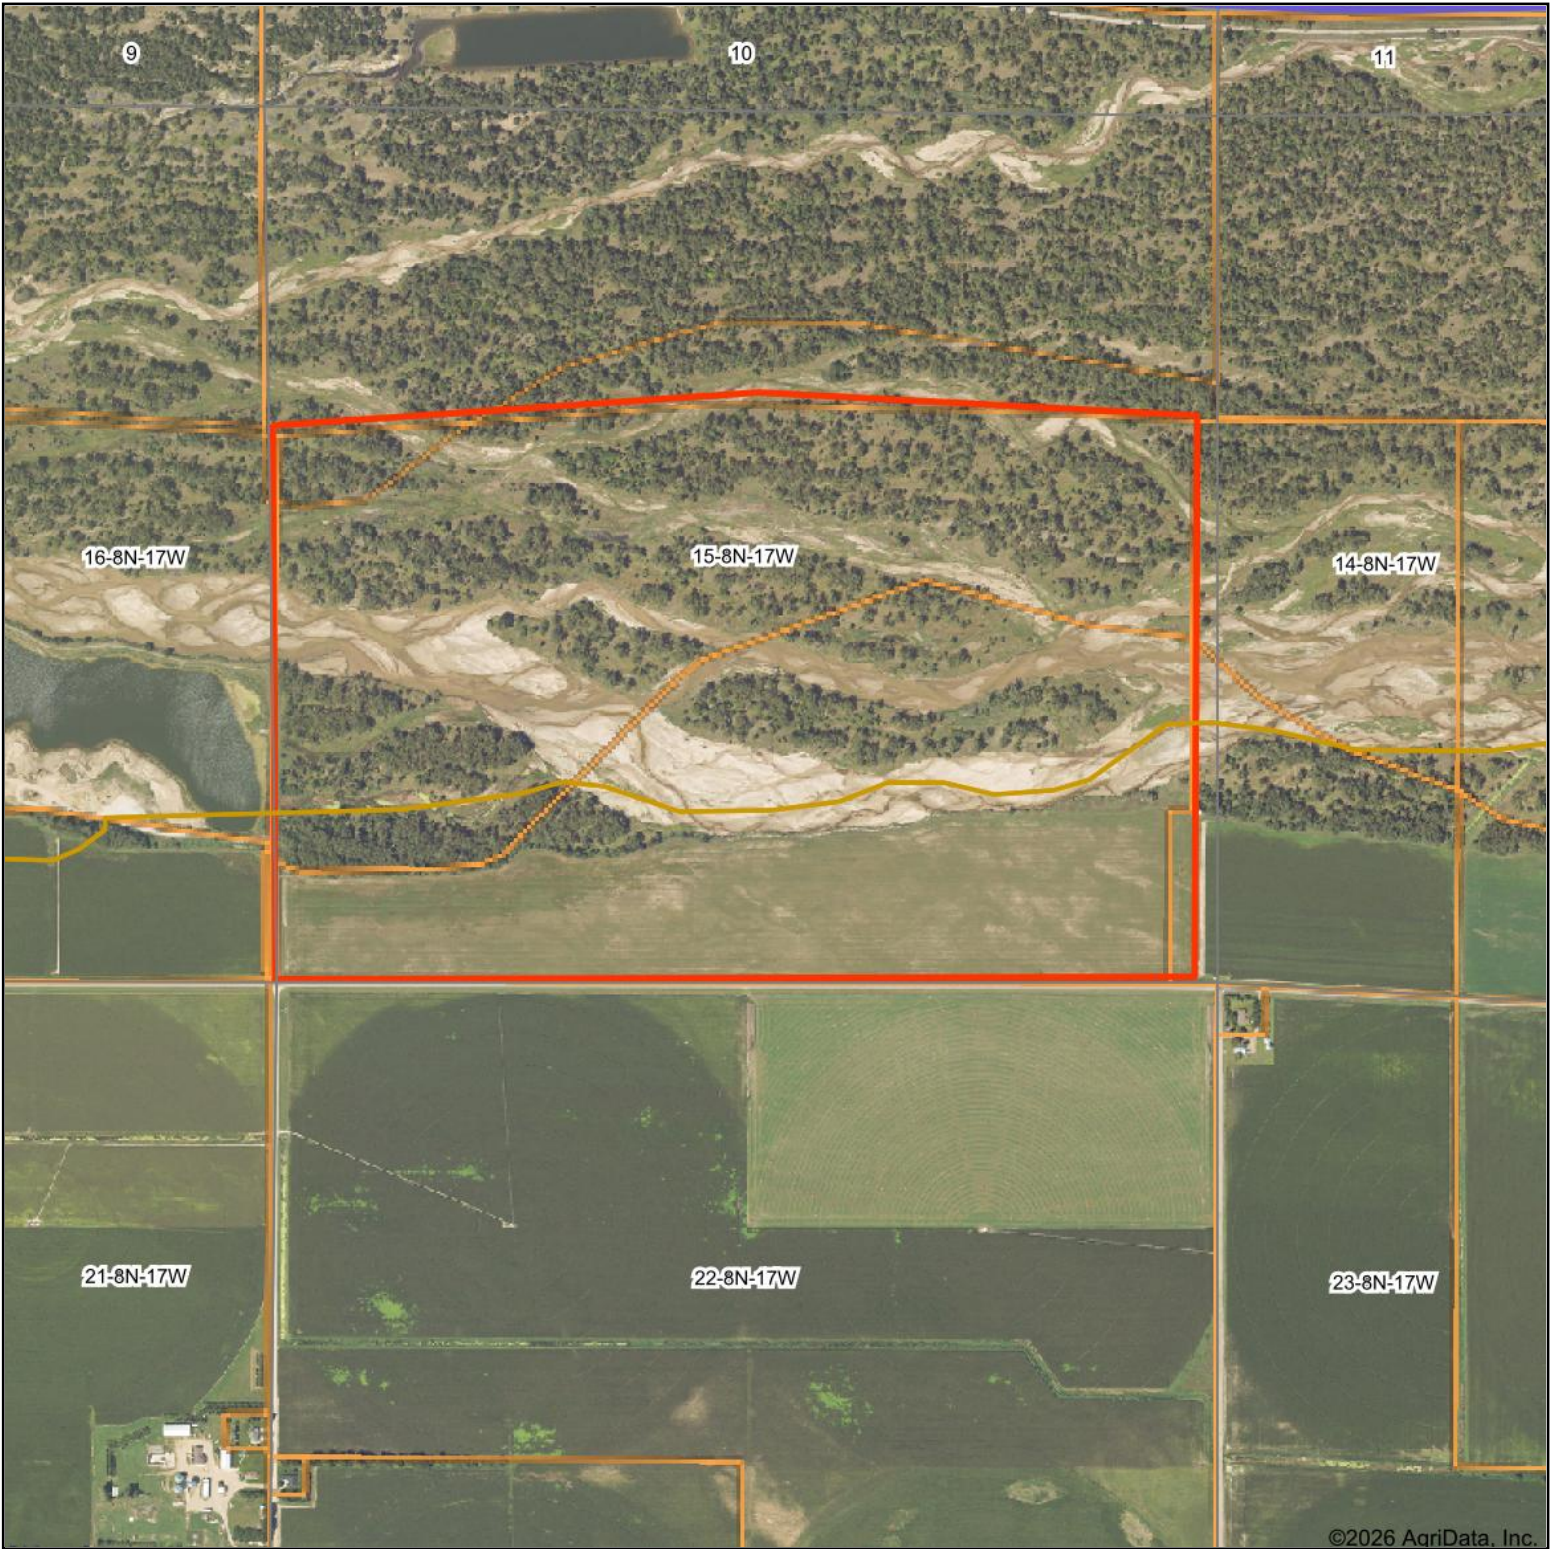

Aerial Map

©2026 AgriData, Inc.

Boundary Center: 40° 39' 41.73, -99° 13' 39.03

15-8N-17W
Buffalo County
Nebraska

Maps Provided By:
 **surety**[®]
CUSTOMIZED ONLINE MAPPING
© AgriData, Inc. 2025 www.AgriDataInc.com