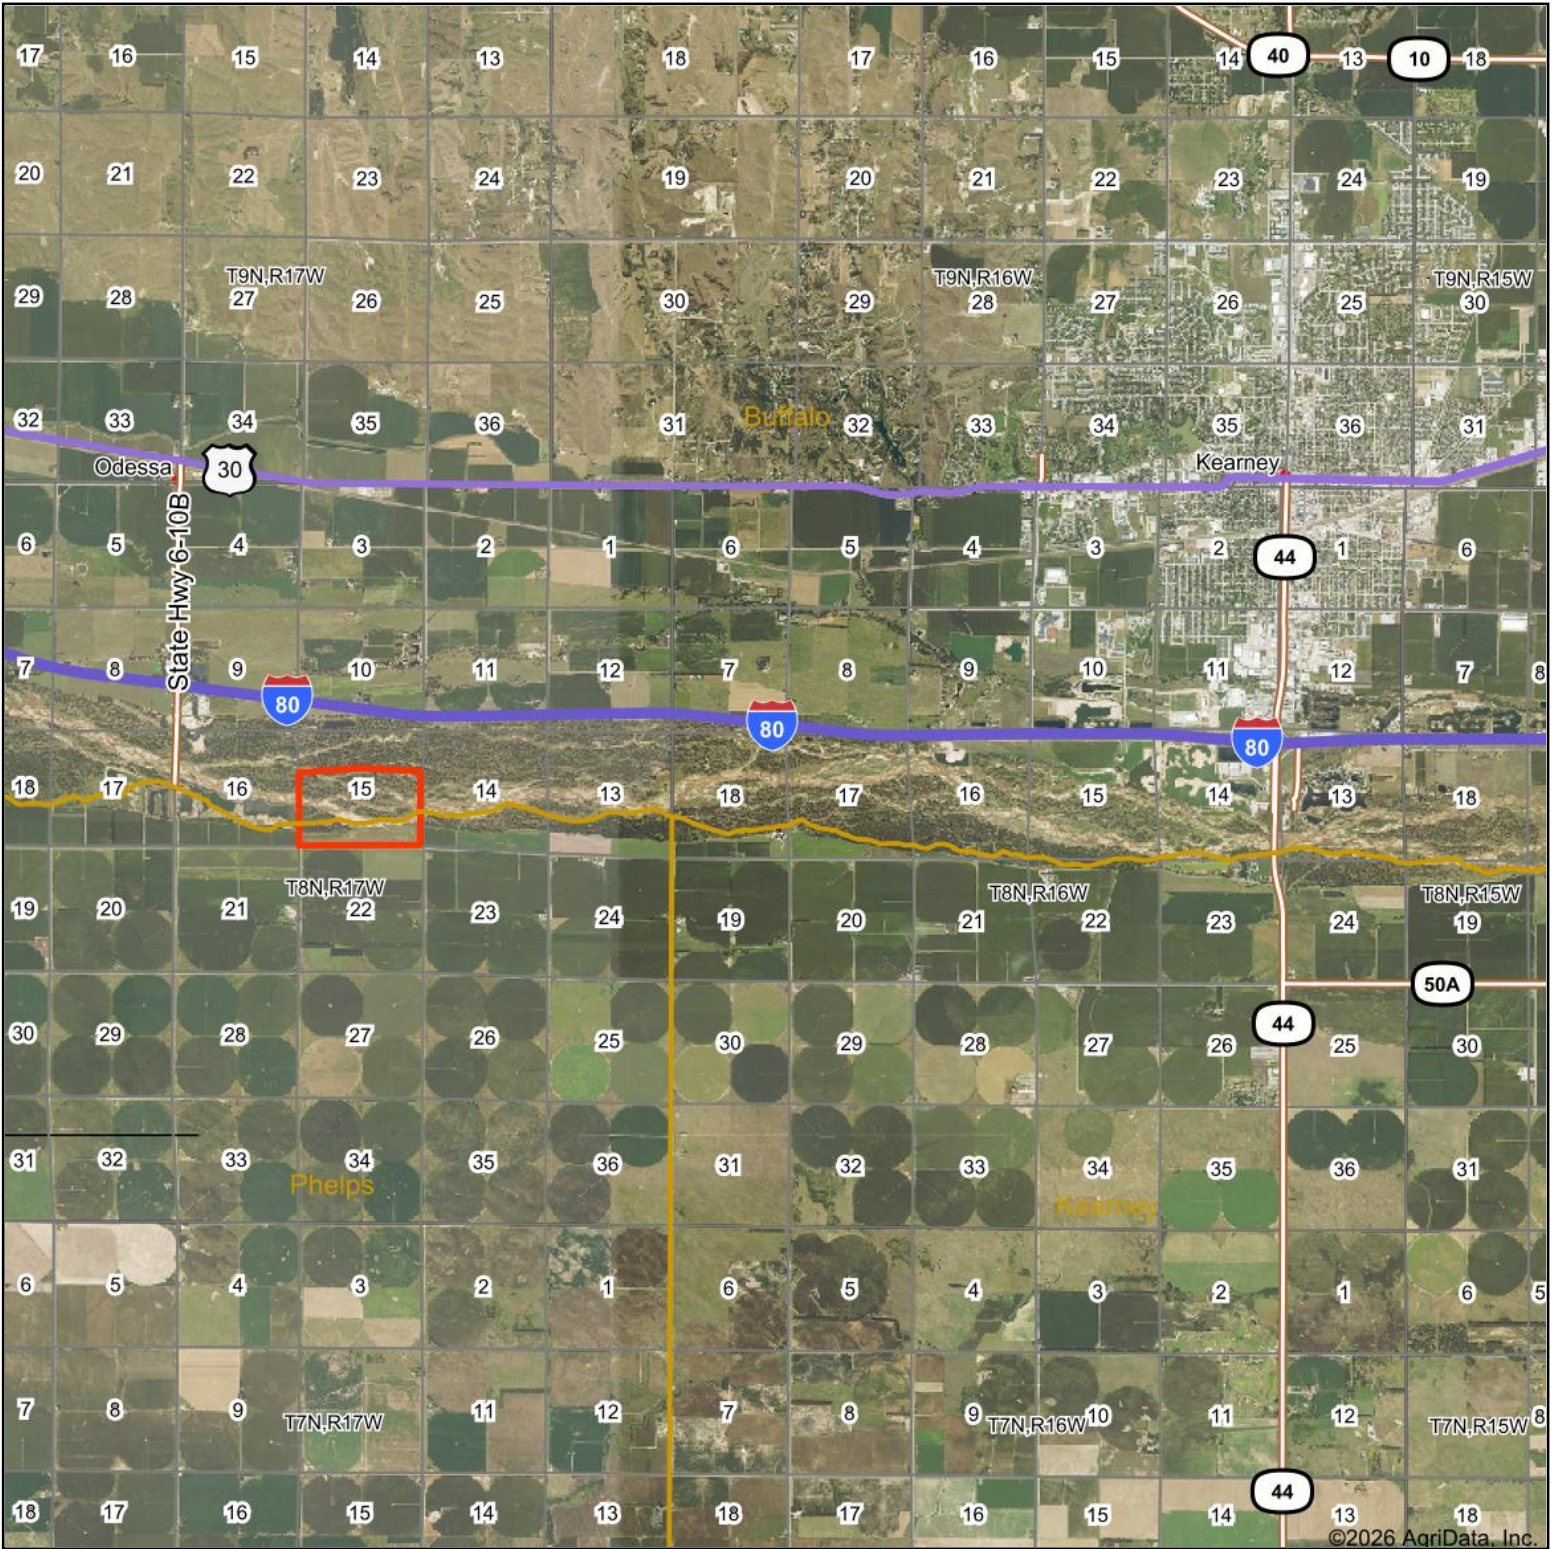

Aerial Map

©2026 AgriData, Inc.

Boundary Center: 40° 39' 41.73, -99° 13' 39.03

15-8N-17W
Buffalo County
Nebraska

Maps Provided By:

CUSTOMIZED ONLINE MAPPING
© AgriData, Inc. 2025 www.AgriDataInc.com

5/30/2026