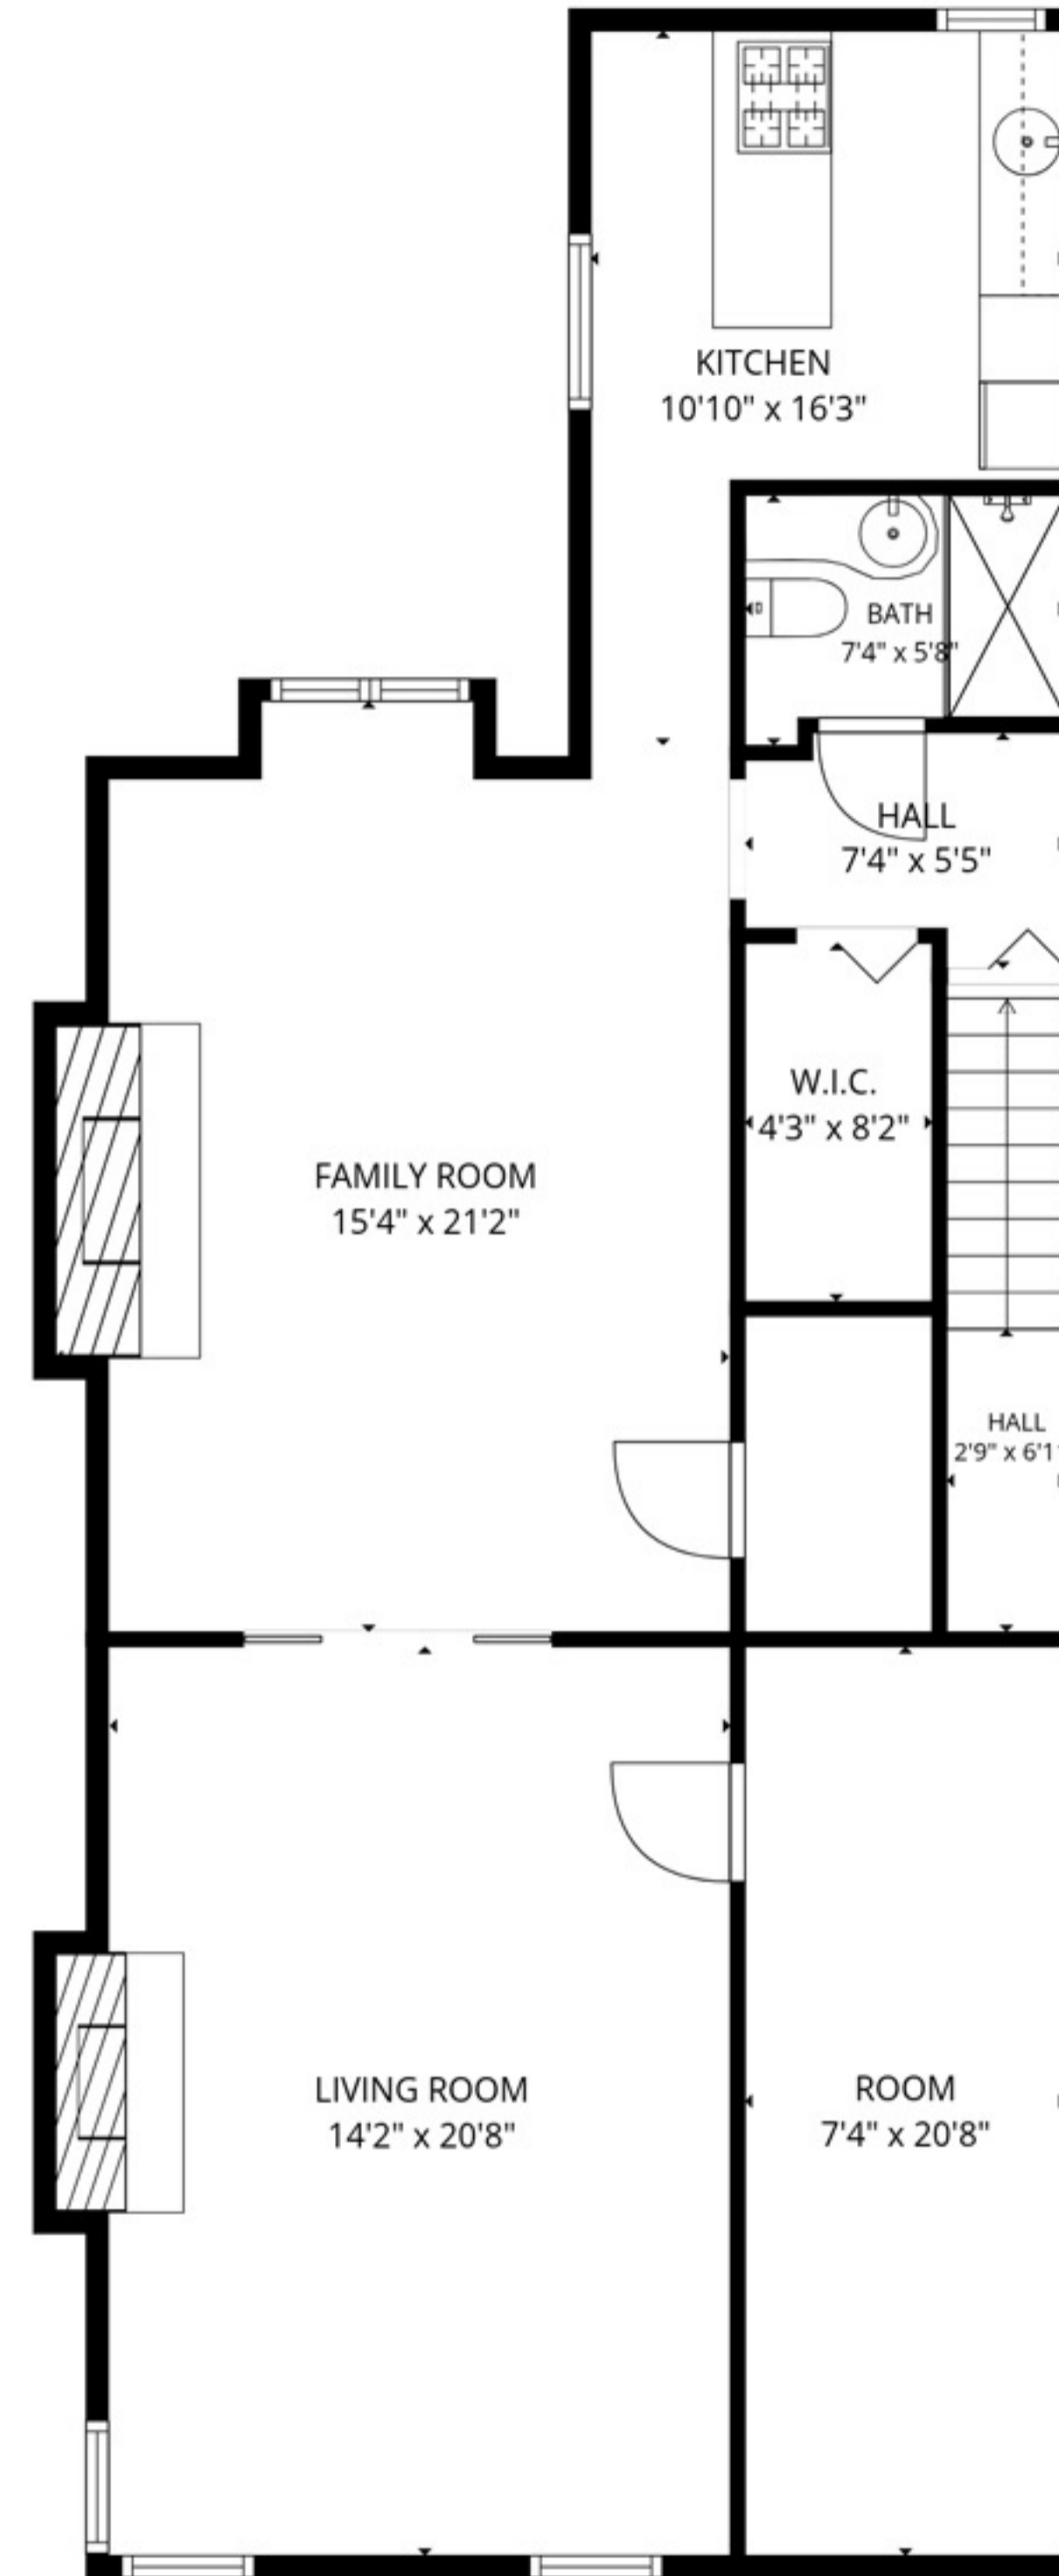

Basement

1st floor

TOTAL: 2215 sq.ft

. MEASUREMENTS DEEMED HIGHLY RELIABLE BUT NOT GUARANTEED.

Living Room
13'5" x 13'7"

Dining Area
12'11" x 13'7"

Kitchen
13'9" x 10'4"

Foyer
3'9" x 4'8"

Bath
9'8" x 4'8"

Bedroom
12'7" x 9'1"

Primary Bedroom
13'5" x 9'1"