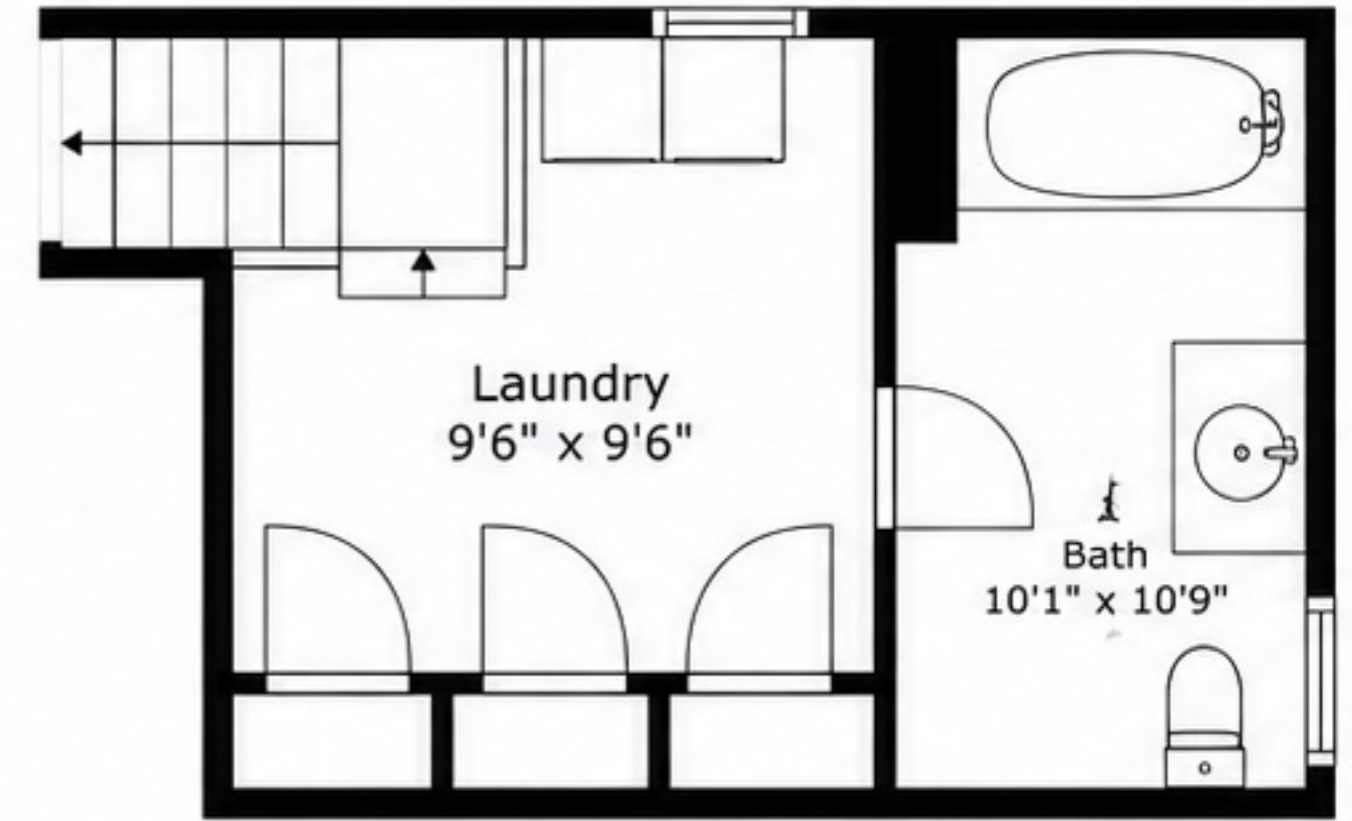

Basement

1st floor

TOTAL: 2215 sq.ft

. MEASUREMENTS DEEMED HIGHLY RELIABLE BUT NOT GUARANTEED.

Living Room
13'5" x 13'7"

Dining Area
12'11" x 13'7"

Kitchen
13'9" x 10'4"

Foyer
3'9" x 4'8"

Bath
9'8" x 4'8"

Bedroom
12'7" x 9'1"

Primary Bedroom
13'5" x 9'1"