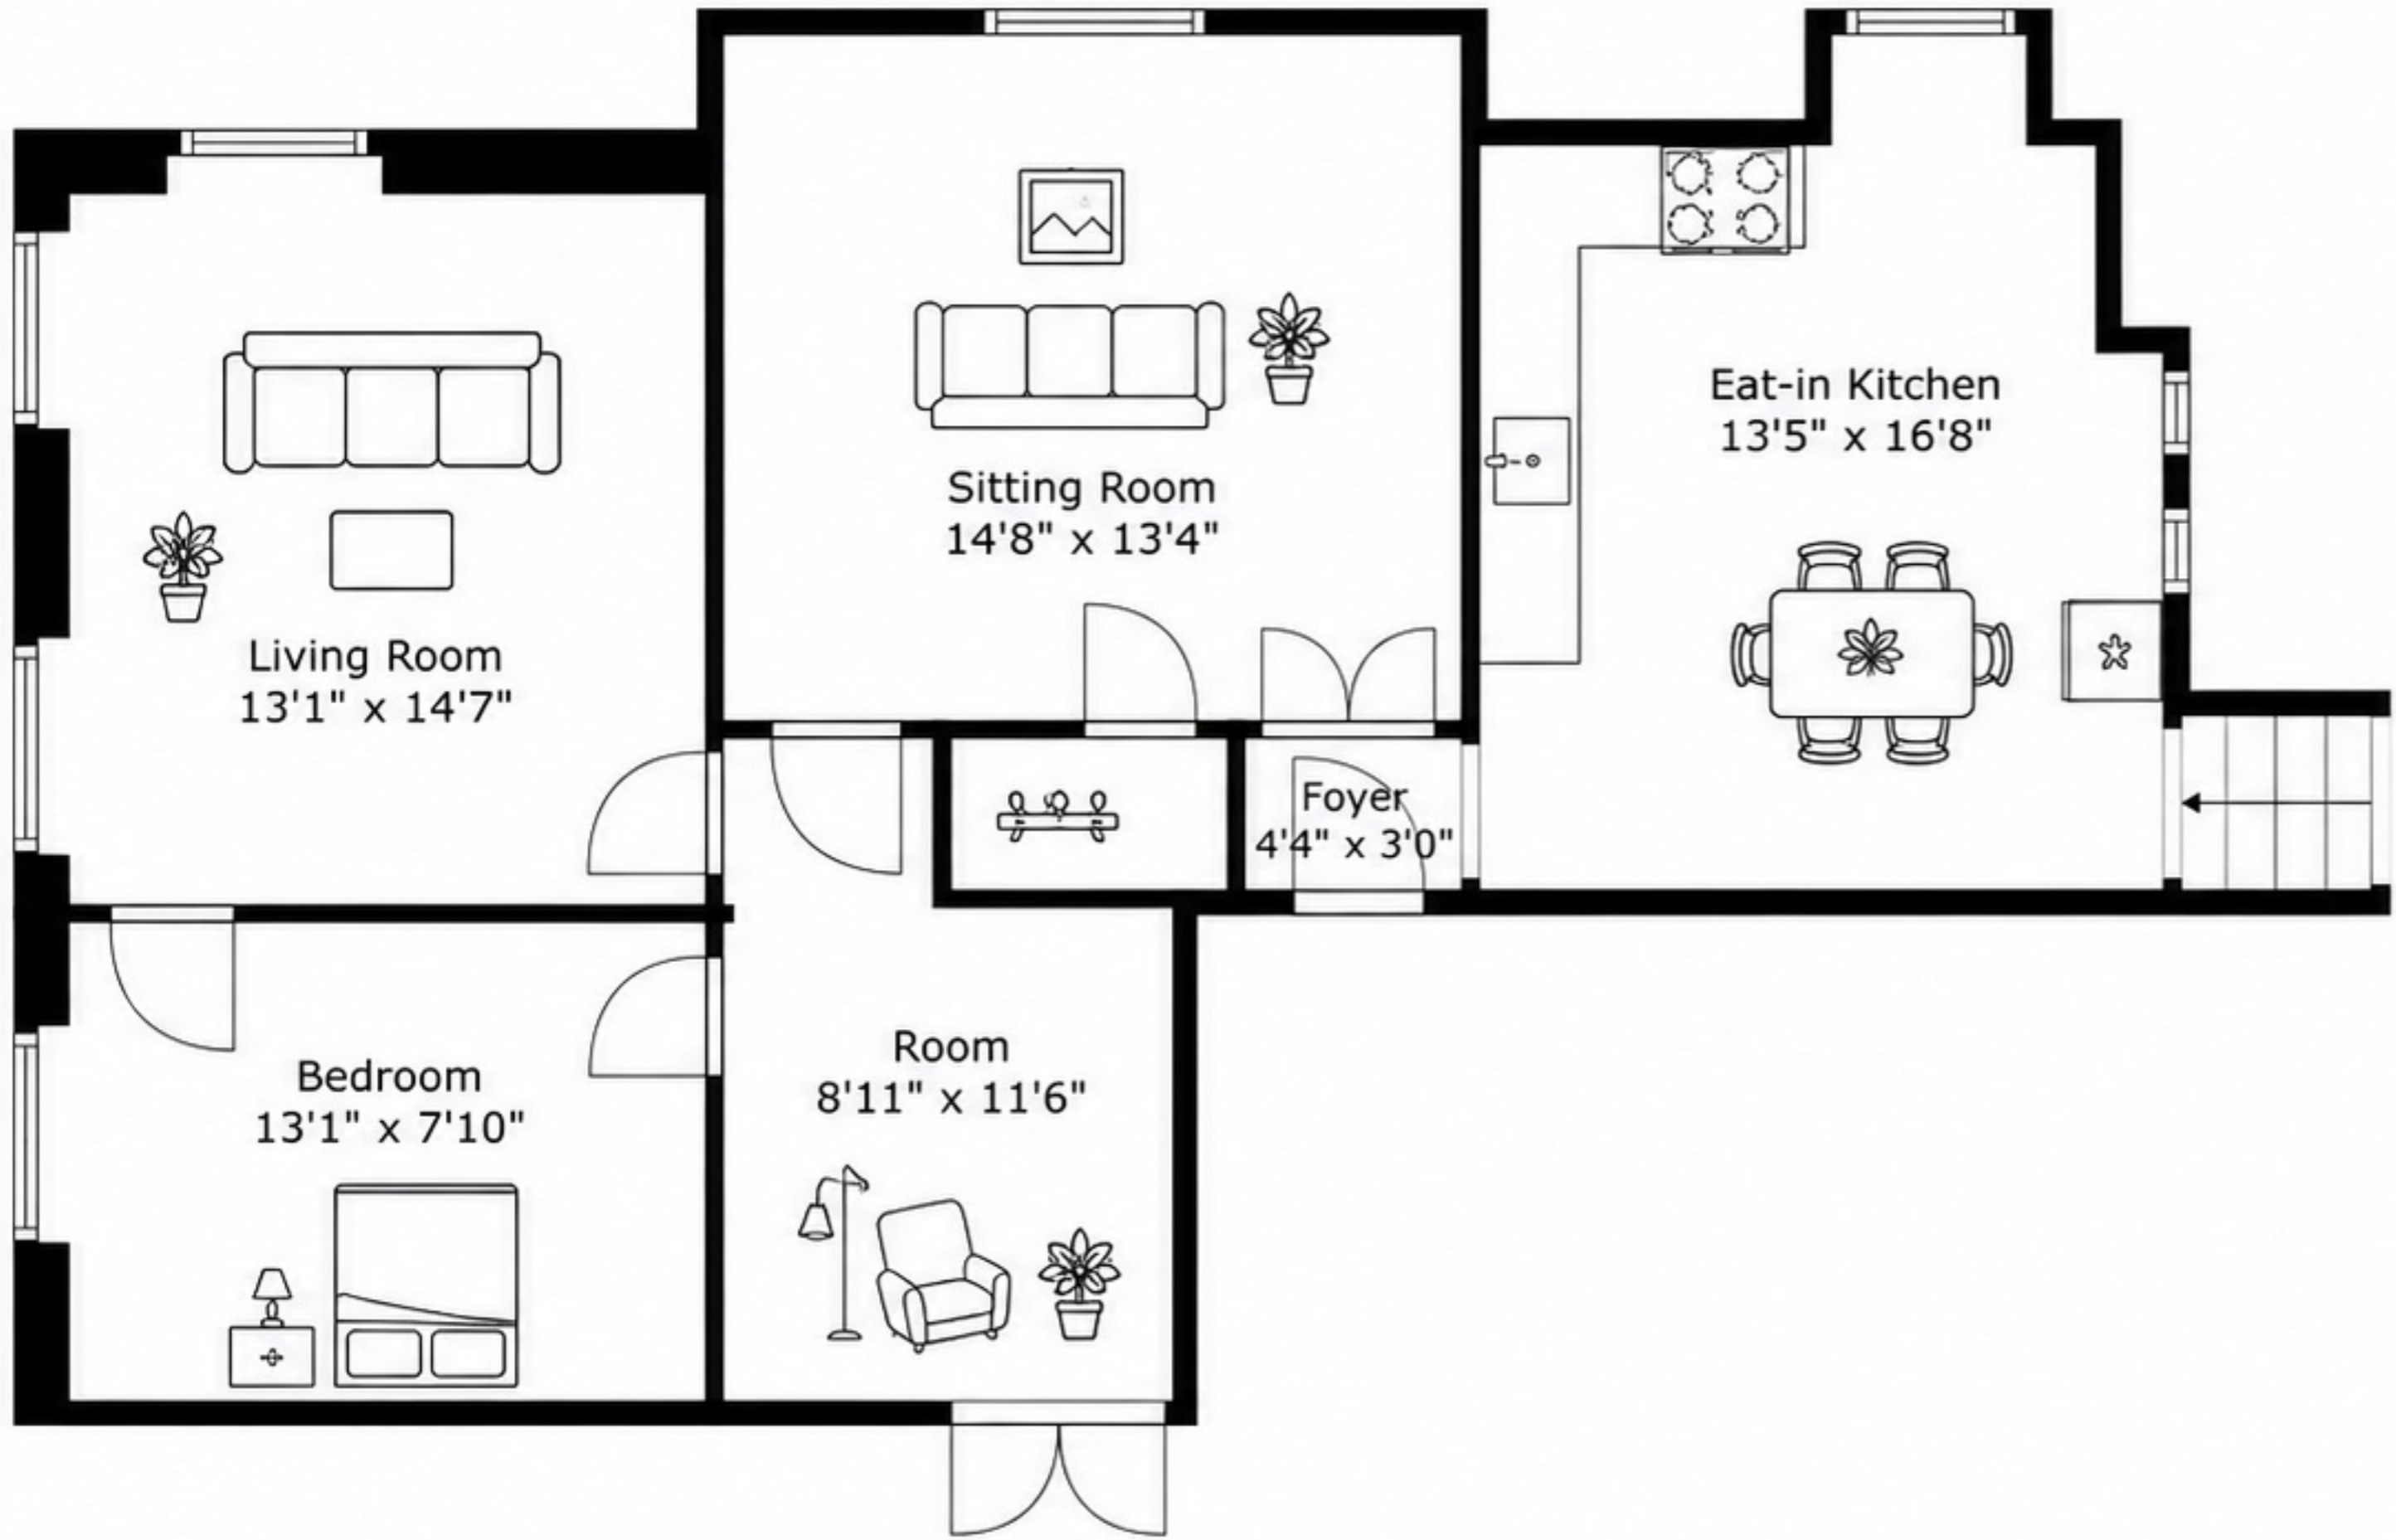

Basement

1st floor

TOTAL: 2215 sq.ft

. MEASUREMENTS DEEMED HIGHLY RELIABLE BUT NOT GUARANTEED.

Living Room
13'5" x 13'7"

Dining Area
12'11" x 13'7"

Kitchen
13'9" x 10'4"

Foyer
3'9" x 4'8"

Bath
9'8" x 4'8"

Bedroom
12'7" x 9'1"

Primary Bedroom
13'5" x 9'1"