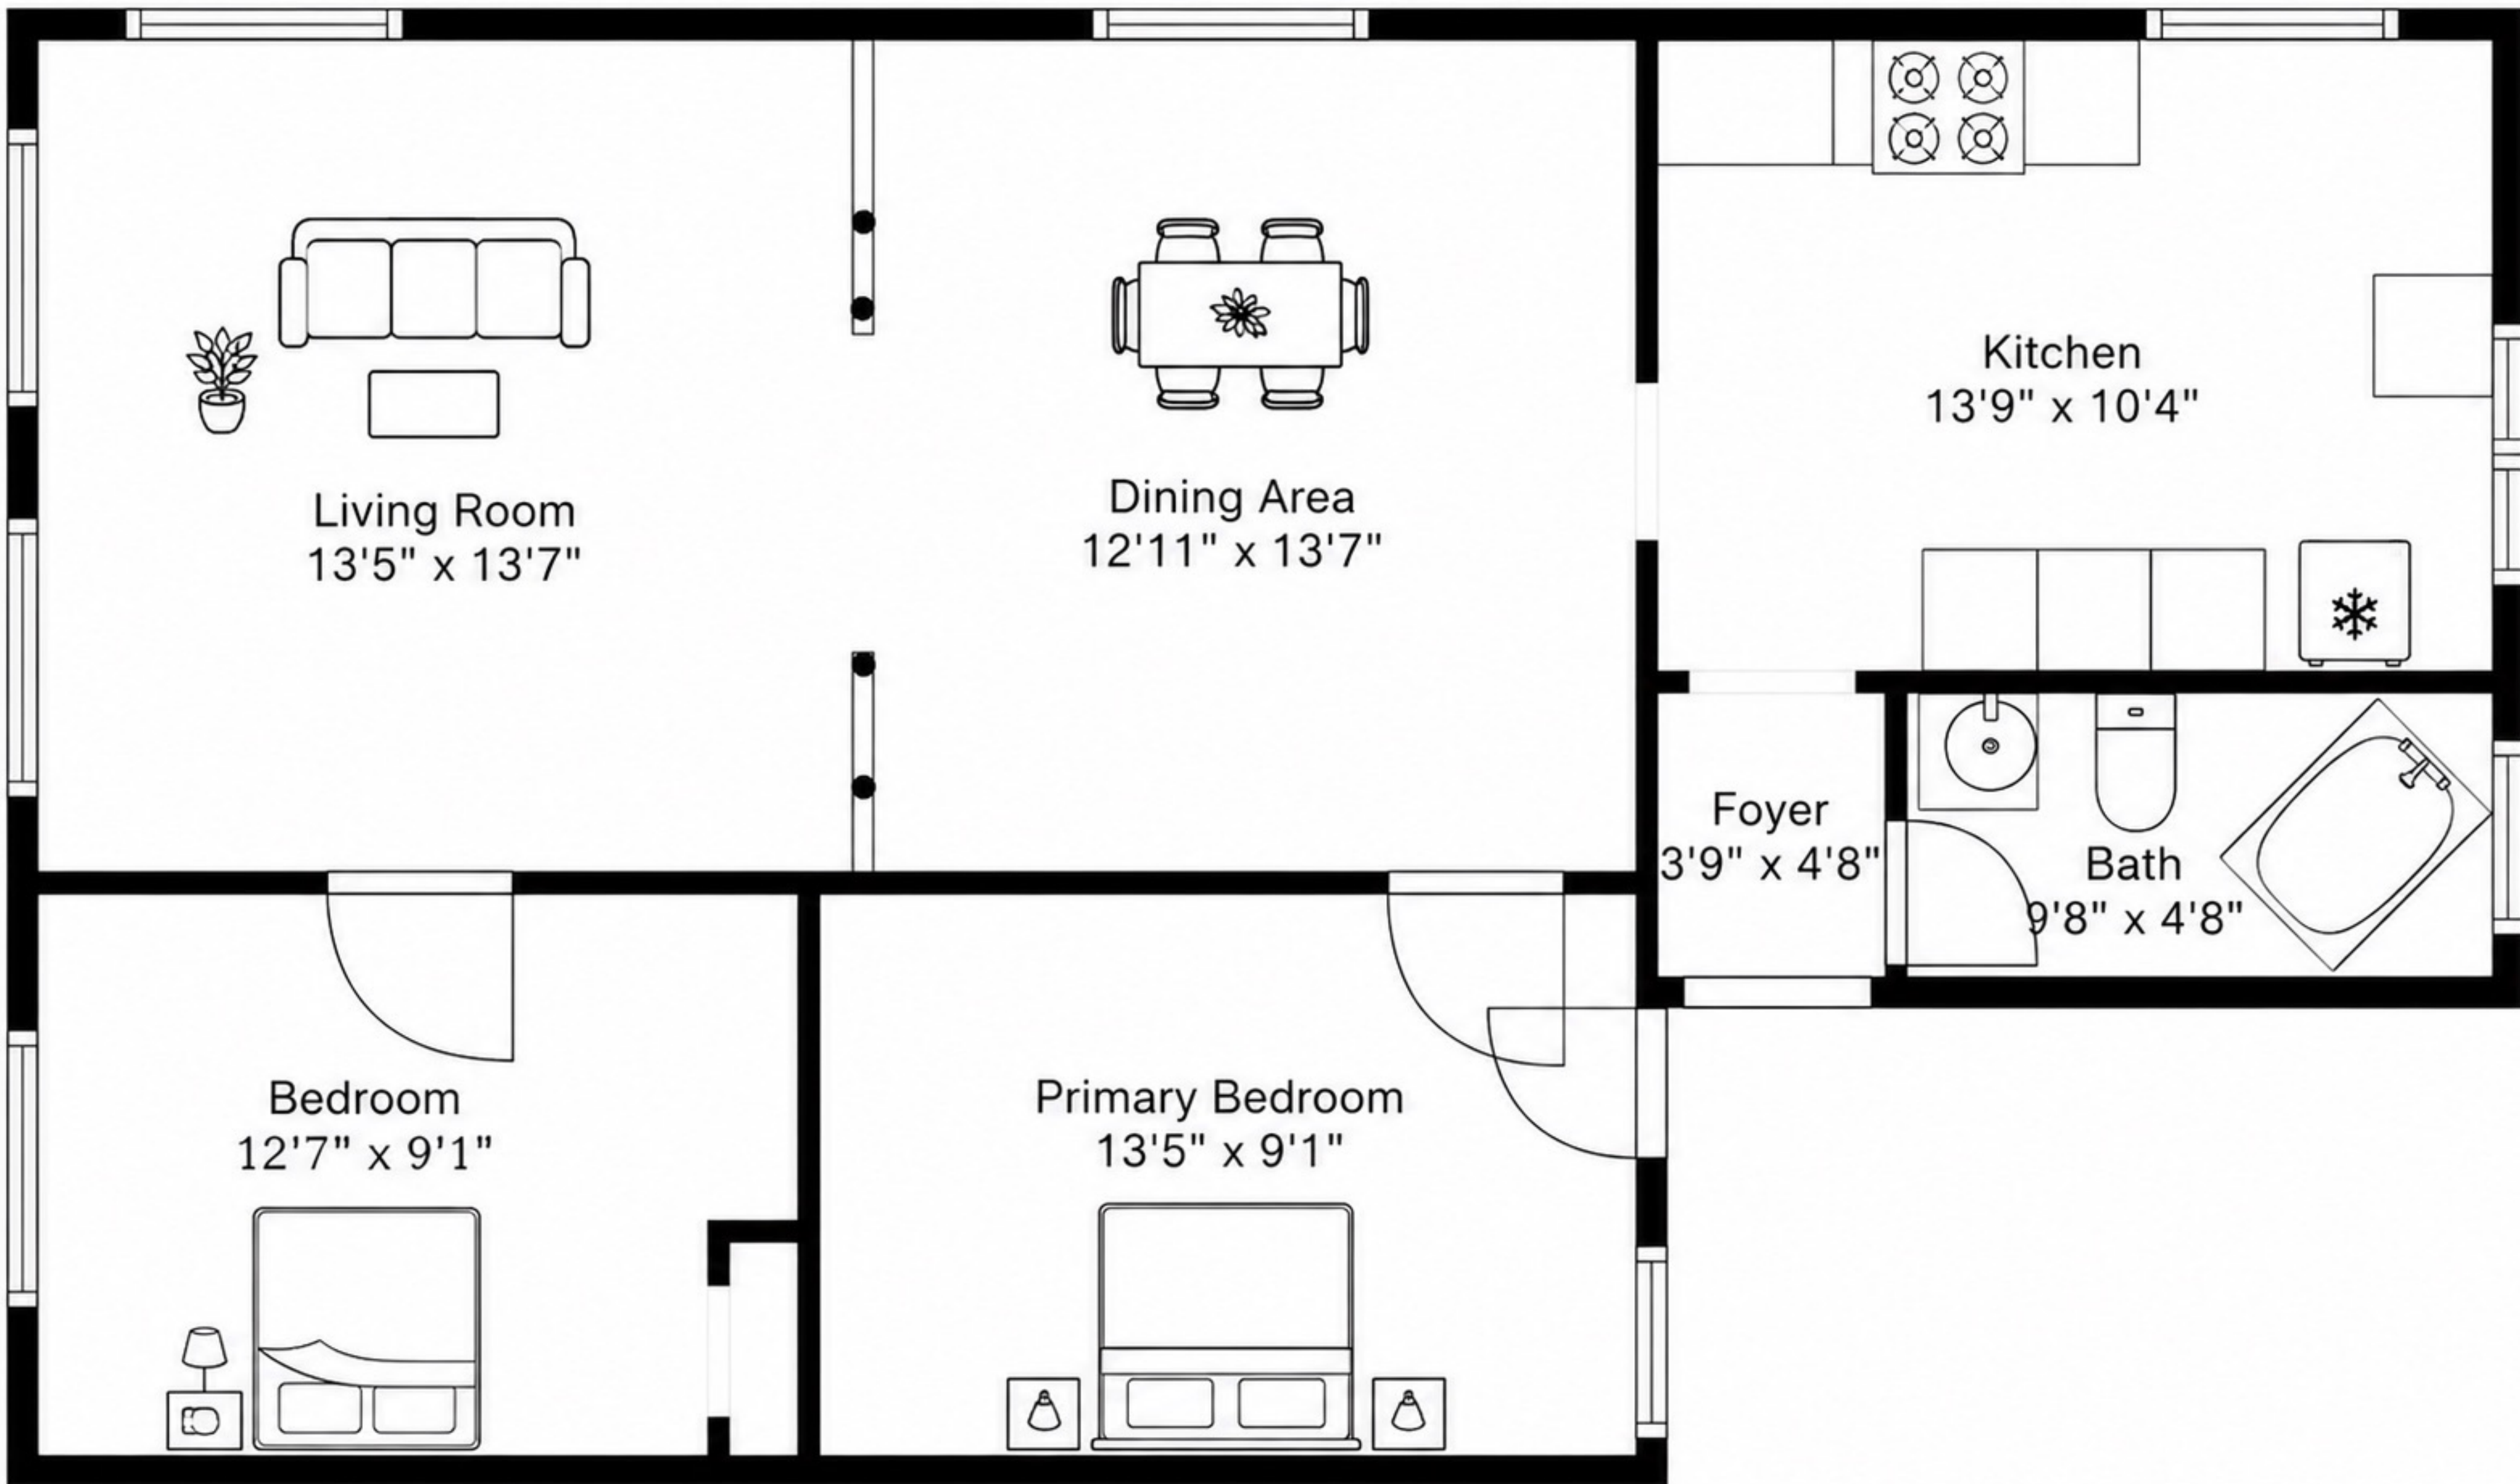

Basement

1st floor

TOTAL: 2215 sq.ft

. MEASUREMENTS DEEMED HIGHLY RELIABLE BUT NOT GUARANTEED.

Living Room
13'5" x 13'7"

Dining Area
12'11" x 13'7"

Kitchen
13'9" x 10'4"

Foyer
3'9" x 4'8"

Bath
9'8" x 4'8"

Bedroom
12'7" x 9'1"

Primary Bedroom
13'5" x 9'1"