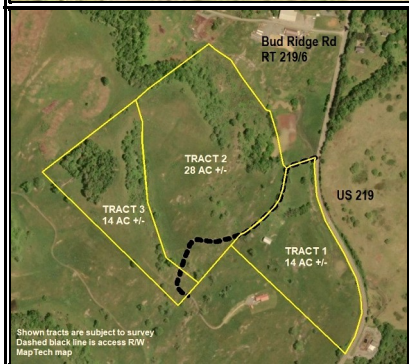

CROSS VIEW MINI FARMS
Union, Monroe County, WV
LOCATION MAP

Elevation Range: 1966' - 2138' +/-

Google Coordinates:

LAT 37.584762 (N), LON -80.550282 (W)

This map is for general location purposes only.

Consult a licensed land surveyor for actual boundary location and acreage.