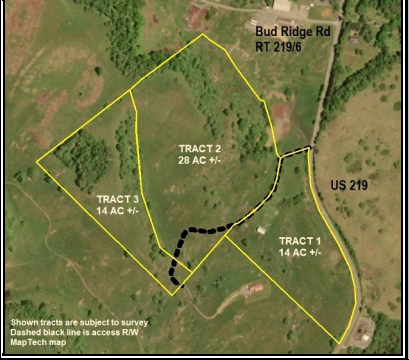

CROSS VIEW MINI FARMS

ontheworldmap.com

CROSS VIEW MINI FARMS
 Union, Monroe County, WV
 STATE MAP
 Elevation Range: 1966' - 2138' +/-
 Google Coordinates:
 LAT 37.584762 (N), LON -80.550282 (W)
 This map is for general location purposes only.
 Consult a licensed land surveyor for actual boundary location and acreage.