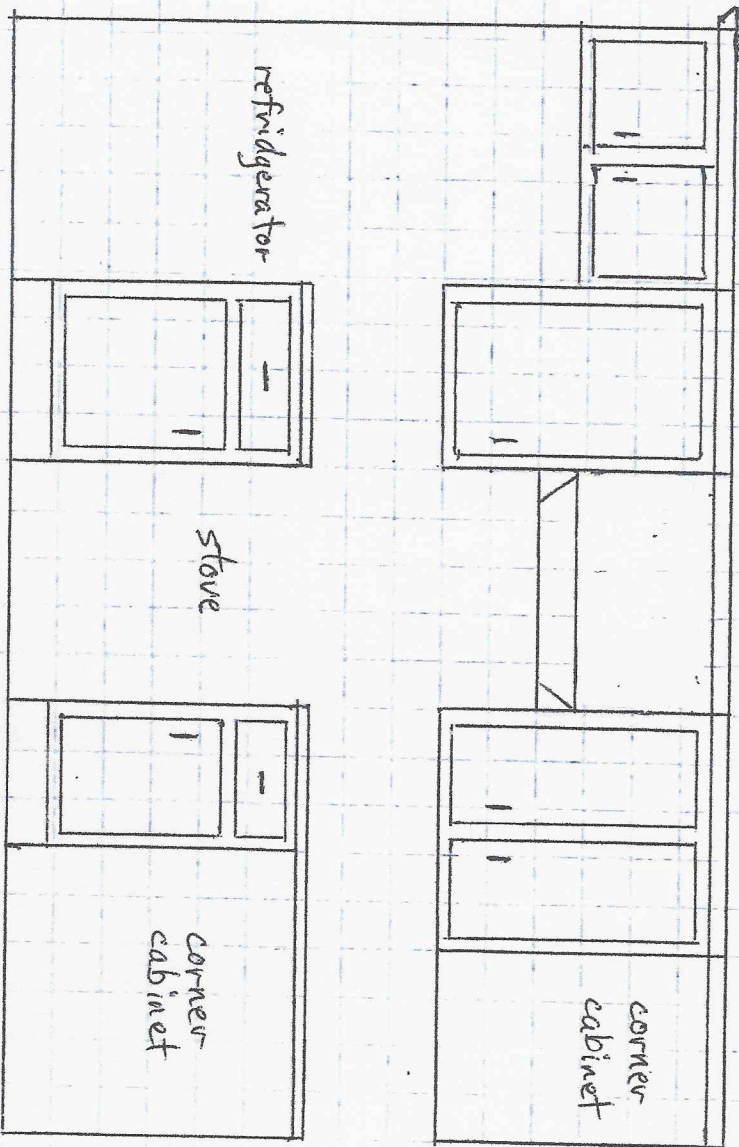

James

Island

1 Sink

South side

13' 10 1/2"

JAMES

East side

11' 7"