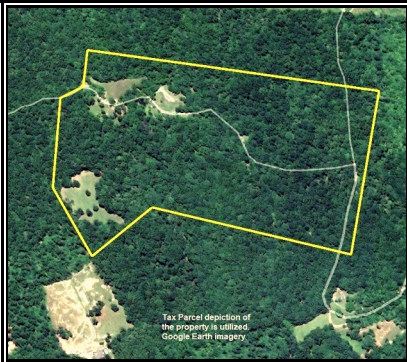

Tax Parcel depiction of the property is utilized. MapTech map

BIG BRANCH HOLLOW ROAD, PEMBROKE, VA
Giles County, Virginia
LOCATION MAP

Elevation Range: 2241' - 2510' +/-

Google Coordinates:

LAT 37.350832 (N), LON -80.625809 (W) +/-

This map is for general location purposes only.

Consult a licensed land surveyor for actual boundary location and acreage.