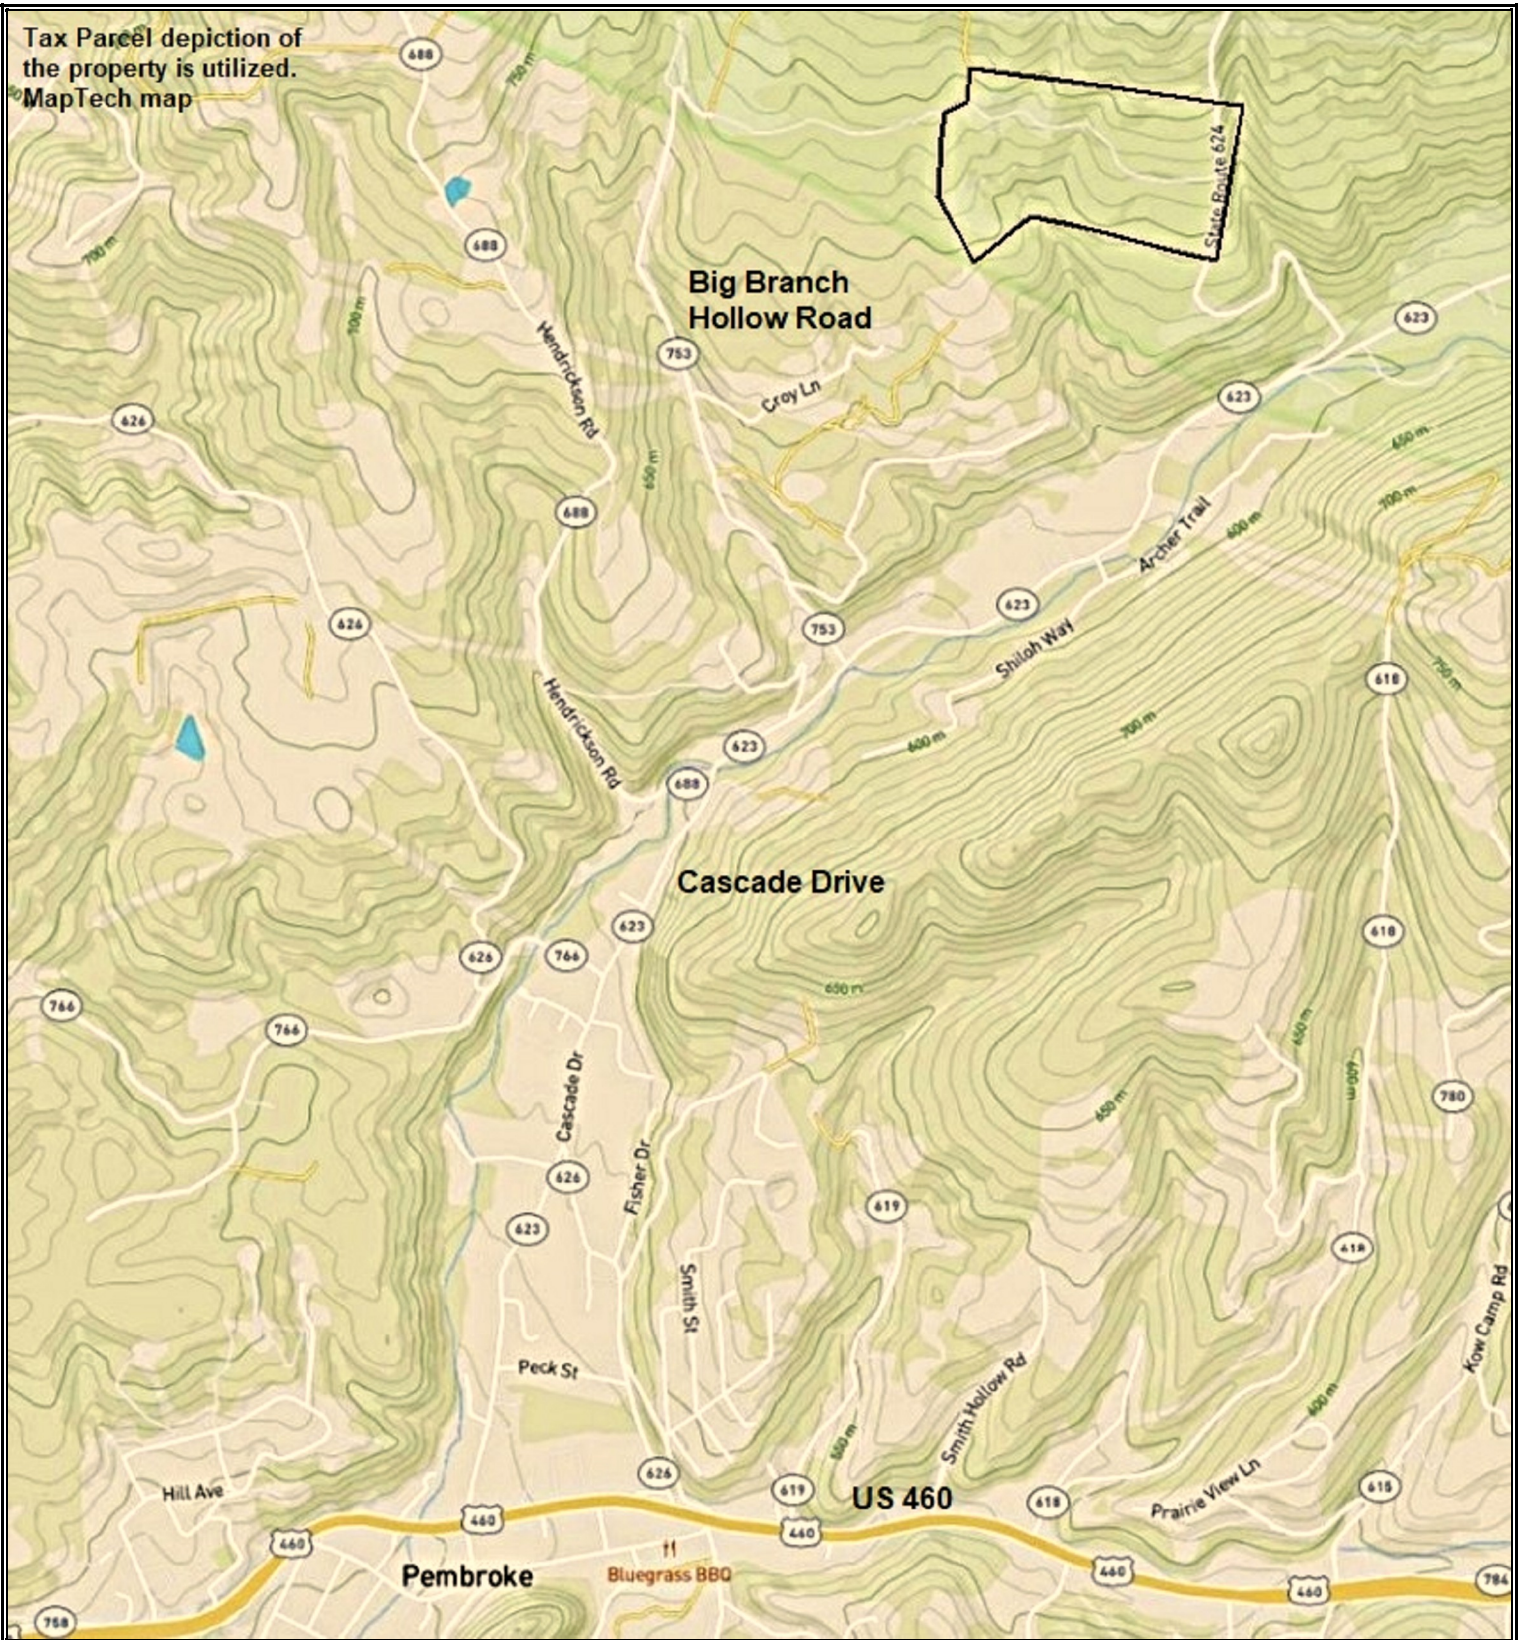

Tax Parcel depiction of the property is utilized. MapTech map

BIG BRANCH HOLLOW ROAD, PEMBROKE, VA
Giles County, Virginia
LOCATION MAP

Elevation Range: 2241' - 2510' +/-

Google Coordinates:

LAT 37.350832 (N), LON -80.625809 (W) +/-

This map is for general location purposes only.

Consult a licensed land surveyor for actual boundary location and acreage.