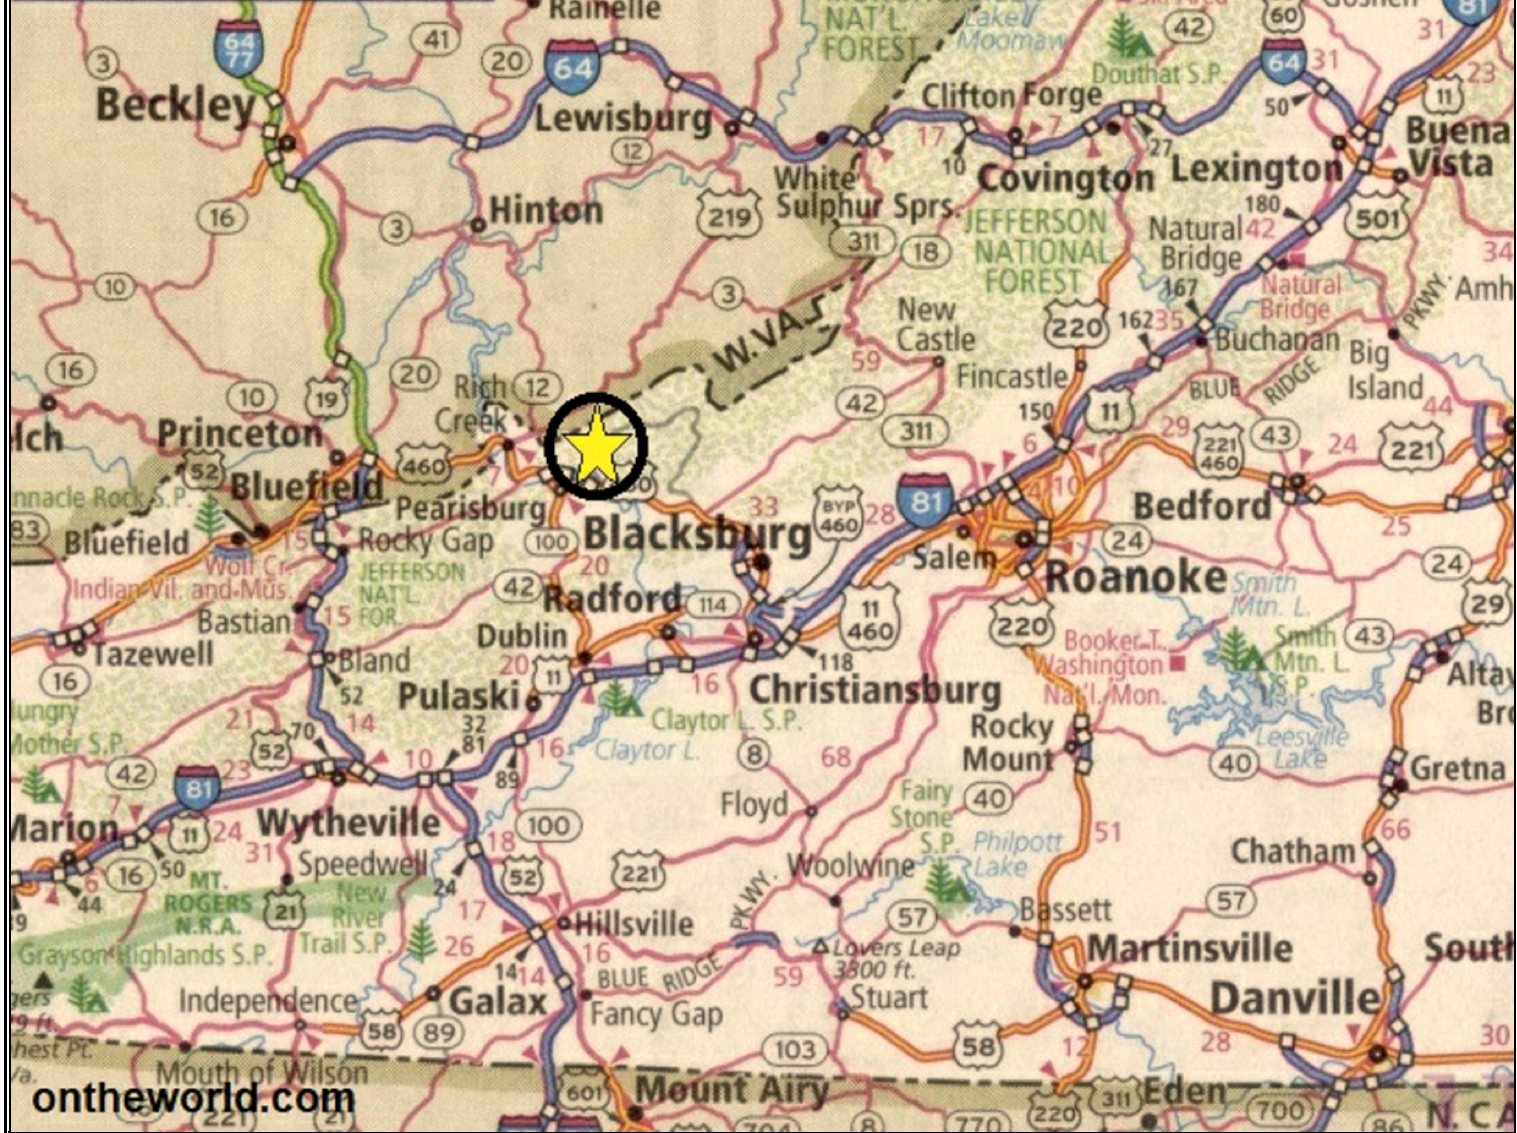

 **Big Branch Hollow Road, Pembroke, VA**

**BIG BRANCH HOLLOW ROAD, PEMBROKE, VA**  
Giles County, Virginia  
STATE MAP

Elevation Range: 2241' - 2510' +/-

Google Coordinates:

LAT 37.350832 (N), LON -80.625809 (W) +/-

This map is for general location purposes only.

Consult a licensed land surveyor for actual boundary location and acreage.